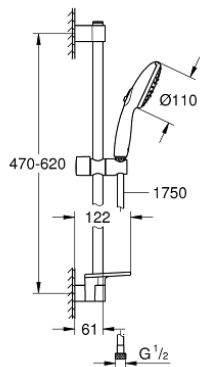

## 26 918 003 TEMPESTA 110 SHOWER RAIL SET 3 SPRAYS (RAIN, JET, MASSAGE)

### PRODUCT DESCRIPTION

- Tyc: Chrome
- consisting of:
  - hand shower Tempesta 110 (28 419)
  - maximum flow rate (at 3 bar): 7.4 l/min
  - shower rail, 600 mm (27 523)
  - metal shower hose Relexaflex 1750 mm 1/2" x 1/2" (28 139)
  - GROHE EasyReach tray (26 770)
  - GROHE EcoJoy - Less water, perfect flow
  - GROHE SmartSwitch - easily rotate the dial to enjoy your preferred spray option
  - GROHE DreamSpray - perfect spray pattern
  - GROHE LongLife finish
- Flexible Installation - 1 adjustable bracket for existing drill holes
- adjustable rail holder (turn and glide shower holder)
- GROHE SpeedClean - effortless limescale removal
- Inner WaterGuide - inner insulation for surface protection
- ShockProof silicone ring prevents damage caused by a shower falling
- min. recommended pressure 1.0 bar
- suitable for instantaneous heater
- professional exclusive

### SPARE PARTS

- 1: Shower rail holder (Spare part-nr. 48607000)
- 2: Glide element (Spare part-nr. 48609000)
- 3: Shower rail holder (Spare part-nr. 48608000)
- 4: Dirt strainer (Spare part-nr. 0700200M)
- 5: GROHE EasyReach tray (Spare part-nr. 26770001)
- 6: Compensation disc (Spare part-nr. 48543001)\*