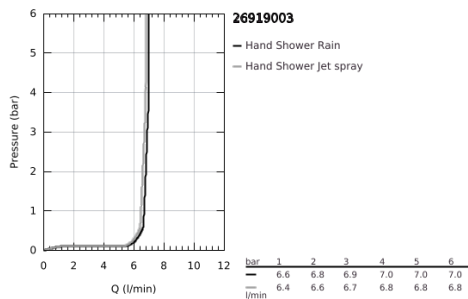

## 26 919 003 TEMPESTA 110 WALL HOLDER SET 2 SPRAYS (RAIN, JET)

### PRODUCT DESCRIPTION

- Colour: chrome
- consisting of:
  - hand shower Tempesta 110 (26 912)
  - wall shower holder Tempesta, non-adjustable (28 605)
  - shower hose Relaxaflex 1500 mm 1/2" x 1/2" (28 151)
- GROHE EcoJoy - less water, perfect flow
- GROHE SmartSwitch - easily rotate the dial to enjoy your preferred spray option
- GROHE DreamSpray - perfect spray pattern
- GROHE LongLife finish
- GROHE SpeedClean - effortless limescale removal
- Inner WaterGuide - inner insulation for surface protection
- ShockProof silicone ring prevents damage caused by a shower falling
- maximum flow rate (at 3 bar): 6.9 l/min
- min. recommended pressure 1.0 bar
- suitable for instantaneous heater
- professional exclusive