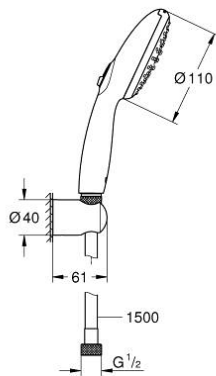

## 26 919 003 TEMPESTA 110 WALL HOLDER SET 2 SPRAYS (RAIN, JET)

### PRODUCT DESCRIPTION

- Colour: chrome
- consisting of:
  - hand shower Tempesta 110 (26 912)
  - wall shower holder Tempesta, non-adjustable (28 605)
  - shower hose Relaxaflex 1500 mm 1/2" x 1/2" (28 151)
- GROHE EcoJoy - less water, perfect flow
- GROHE SmartSwitch - easily rotate the dial to enjoy your preferred spray option
- GROHE DreamSpray - perfect spray pattern
- GROHE LongLife finish
- GROHE SpeedClean - effortless limescale removal
- Inner WaterGuide - inner insulation for surface protection
- ShockProof silicone ring prevents damage caused by a shower falling
- maximum flow rate (at 3 bar): 6.9 l/min
- min. recommended pressure 1.0 bar
- suitable for instantaneous heater
- professional exclusive

26 919 003 **TEMPESTA 110 WALL HOLDER SET 2 SPRAYS (RAIN, JET)**

**SPARE PARTS**

1: Dirt strainer (Spare part-nr. 0700200M)