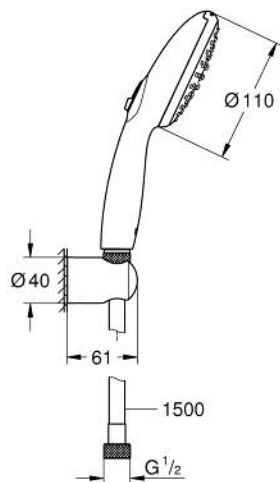

## 26 919 003 TEMPESTA 110 WALL HOLDER SET 2 SPRAYS (RAIN, JET)

### PRODUCT DESCRIPTION

- Tyc: Chrome
- consisting of:
  - hand shower Tempesta 110 (26 912)
  - wall shower holder Tempesta, non-adjustable (28 605)
  - Relaxflex hose 1500 mm 1/2" x 1/2" (28 151)
- GROHE EcoJoy - Less water, perfect flow
- GROHE SmartSwitch - easily rotate the dial to enjoy your preferred spray option
- GROHE DreamSpray - perfect spray pattern
- GROHE LongLife finish
- GROHE SpeedClean - effortless limescale removal
- Inner WaterGuide - inner insulation for surface protection
- ShockProof silicone ring prevents damage caused by a shower falling
- maximum flow rate (at 3 bar): 6.9 l/min
- min. recommended pressure 1.0 bar
- suitable for instantaneous heater
- professional exclusive

26 919 003 **TEMPESTA 110 WALL HOLDER SET 2 SPRAYS (RAIN, JET)**

**SPARE PARTS**

1: Dirt strainer (Spare part-nr. 0700200M)