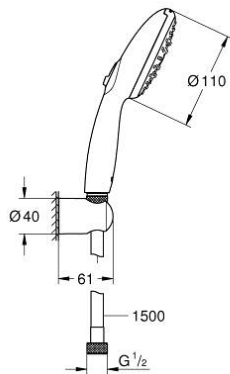

## 26 920 003 TEMPESTA 110 WALL HOLDER SET 3 SPRAYS (RAIN, JET, MASSAGE)

### PRODUCT DESCRIPTION

- Colour: chrome
- consisting of:
  - hand shower Tempesta 110 (28 419)
  - maximum flow rate (at 3 bar): 7.4 l/min
  - wall shower holder Tempesta, non-adjustable (28 605)
  - shower hose Relaxaflex 1500 mm 1/2" x 1/2" (28 151)
- GROHE EcoJoy - less water, perfect flow
- GROHE SmartSwitch - easily rotate the dial to enjoy your preferred spray option
- GROHE DreamSpray - perfect spray pattern
- GROHE LongLife finish
- GROHE SpeedClean - effortless limescale removal
- Inner WaterGuide - inner insulation for surface protection
- ShockProof silicone ring prevents damage caused by a shower falling
- min. recommended pressure 1.0 bar
- suitable for instantaneous heater
- professional exclusive

26 920 003 **TEMPESTA 110 WALL HOLDER SET 3 SPRAYS (RAIN, JET, MASSAGE)**

**SPARE PARTS**

1: Dirt strainer (Spare part-nr. 0700200M)