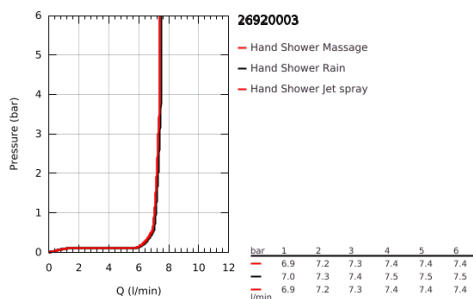

## 26 920 003 TEMPESTA 110 WALL HOLDER SET 3 SPRAYS (RAIN, JET, MASSAGE)

### PRODUCT DESCRIPTION

- Colour: chrome
- consisting of:
  - hand shower Tempesta 110 (28 419)
  - maximum flow rate (at 3 bar): 7.4 l/min
  - wall shower holder Tempesta, non-adjustable (28 605)
  - shower hose Relaxaflex 1500 mm 1/2" x 1/2" (28 151)
- GROHE EcoJoy - less water, perfect flow
- GROHE SmartSwitch - easily rotate the dial to enjoy your preferred spray option
- GROHE DreamSpray - perfect spray pattern
- GROHE LongLife finish
- GROHE SpeedClean - effortless limescale removal
- Inner WaterGuide - inner insulation for surface protection
- ShockProof silicone ring prevents damage caused by a shower falling
- min. recommended pressure 1.0 bar
- suitable for instantaneous heater
- professional exclusive