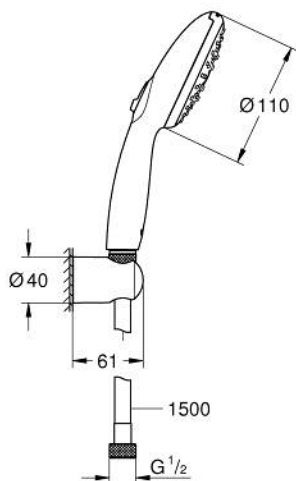

26 920 003 TEMPESTA 110 WALL HOLDER SET 3 SPRAYS (RAIN, JET, MASSAGE)

PRODUCT DESCRIPTION

- Tyc: Chrome
- consisting of:
 - hand shower Tempesta 110 (28 419)
 - maximum flow rate (at 3 bar): 7.4 l/min
 - wall shower holder Tempesta, non-adjustable (28 605)
 - Relaxaflex hose 1500 mm 1/2" x 1/2" (28 151)
 - GROHE EcoJoy - Less water, perfect flow
 - GROHE SmartSwitch - easily rotate the dial to enjoy your preferred spray option
 - GROHE DreamSpray - perfect spray pattern
 - GROHE LongLife finish
 - GROHE SpeedClean - effortless limescale removal
 - Inner WaterGuide - inner insulation for surface protection
 - ShockProof silicone ring prevents damage caused by a shower falling
 - min. recommended pressure 1.0 bar
 - suitable for instantaneous heater
 - professional exclusive

26 920 003 TEMPESTA 110 WALL HOLDER SET 3 SPRAYS (RAIN, JET, MASSAGE)

SPARE PARTS

1: Dirt strainer (Spare part-nr. 0700200M)