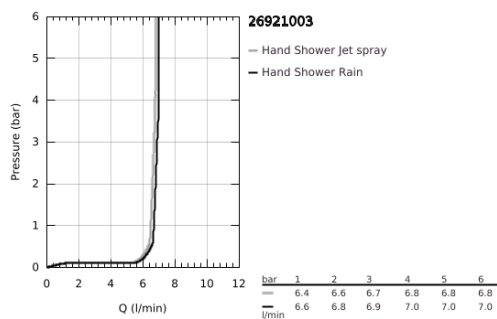

26 921 003 TEMPESTA 110 WALL HOLDER SET 2 SPRAYS (RAIN, JET)

PRODUCT DESCRIPTION

- Colour: chrome
- with integrated wall union 1/2"
- consisting of:
 - hand shower Tempesta 110 (26 912)
 - shower outlet elbow 1/2" with wall shower holder (28 679)
 - male thread
 - protected against backflow
 - shower hose Relexaflex 1500 mm 1/2" x 1/2" (28 151)
- GROHE EcoJoy - less water, perfect flow
- GROHE SmartSwitch - easily rotate the dial to enjoy your preferred spray option
- GROHE DreamSpray - perfect spray pattern
- GROHE LongLife finish
- GROHE SpeedClean - effortless limescale removal
- Inner WaterGuide - inner insulation for surface protection
- ShockProof silicone ring prevents damage caused by a shower falling
- maximum flow rate (at 3 bar): 6.9 l/min
- min. recommended pressure 1.0 bar
- suitable for instantaneous heater
- professional exclusive