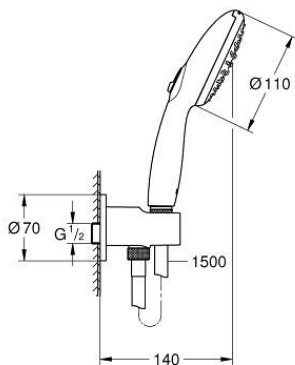

26 921 003 TEMPESTA 110 WALL HOLDER SET 2 SPRAYS (RAIN, JET)

PRODUCT DESCRIPTION

- Colour: chrome
- with integrated wall union 1/2"
- consisting of:
 - hand shower Tempesta 110 (26 912)
 - shower outlet elbow 1/2" with wall shower holder (28 679)
 - male thread
 - protected against backflow
 - shower hose Relexaflex 1500 mm 1/2" x 1/2" (28 151)
- GROHE EcoJoy - less water, perfect flow
- GROHE SmartSwitch - easily rotate the dial to enjoy your preferred spray option
- GROHE DreamSpray - perfect spray pattern
- GROHE LongLife finish
- GROHE SpeedClean - effortless limescale removal
- Inner WaterGuide - inner insulation for surface protection
- ShockProof silicone ring prevents damage caused by a shower falling
- maximum flow rate (at 3 bar): 6.9 l/min
- min. recommended pressure 1.0 bar
- suitable for instantaneous heater
- professional exclusive

26 921 003 **TEMPESTA 110 WALL HOLDER SET 2 SPRAYS (RAIN, JET)**

SPARE PARTS

1: Dirt strainer (Spare part-nr. 0700200M)

2: Non-return valve (Spare part-nr. 08565000)