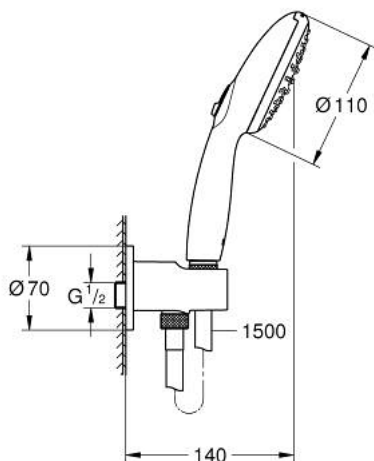

26 921 003 TEMPESTA 110 WALL HOLDER SET 2 SPRAYS (RAIN, JET)

PRODUCT DESCRIPTION

- Tyc: Chrome
- with integrated wall union 1/2"
- consisting of:
 - hand shower Tempesta 110 (26 912)
 - shower outlet elbow 1/2" with wall shower holder (28 679)
- male thread
- protected against backflow
- Relaxaflex hose 1500 mm 1/2" x 1/2" (28 151)
- GROHE EcoJoy - Less water, perfect flow
- GROHE SmartSwitch - easily rotate the dial to enjoy your preferred spray option
- GROHE DreamSpray - perfect spray pattern
- GROHE LongLife finish
- GROHE SpeedClean - effortless limescale removal
- Inner WaterGuide - inner insulation for surface protection
- ShockProof silicone ring prevents damage caused by a shower falling
- maximum flow rate (at 3 bar): 6.9 l/min
- min. recommended pressure 1.0 bar
- suitable for instantaneous heater
- professional exclusive

26 921 003 TEMPESTA 110 WALL HOLDER SET 2 SPRAYS (RAIN, JET)

SPARE PARTS

1: Dirt strainer (Spare part-nr. 0700200M)

2: Non-return valve (Spare part-nr. 08565000)