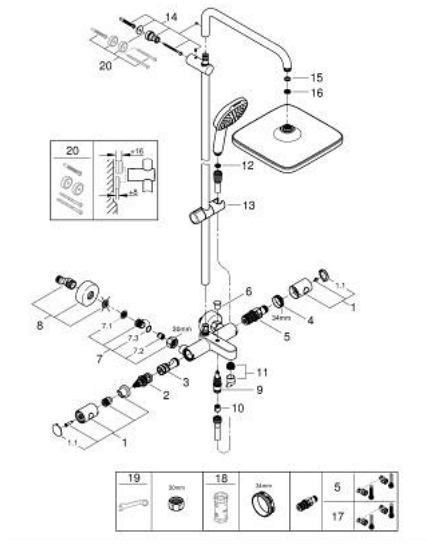

26 975 001 TEMPESTA SYSTEM 250 CUBE SHOWER SYSTEM WITH BATH THERMOSTAT FOR WALL MOUNTING

SPARE PARTS

- 1: Metal handle 1/2" (Spare part-nr. 47984000)
- 1.1: Cover cap (Spare part-nr. 6458500M)
- 2: Aquadimmer (Spare part-nr. 47364000)
- 3: Water flow (Spare part-nr. 47887000)
- 4: retaining ring (Spare part-nr. 47743000)
- 5: Thermostatic compact cartridge 1/2" (Spare part-nr. 47439000)
- 6: Diverter knob (Spare part-nr. 65648000)
- 7: Non-return valve (Spare part-nr. 47189000)
- 7.1: Filter (Spare part-nr. 0726400M)
- 7.2: Non-return valve (Spare part-nr. 08565000)
- 7.3: O-Ring Ø17 x Ø2 (Spare part-nr. 0305500M)
- 8: S-union (Spare part-nr. 12662000)
- 9: Diverter (Spare part-nr. 65655000)
- 10: Non-return valve (Spare part-nr. 08565000)
- 11: Mousseur (Spare part-nr. 13926000)
- 12: Dirt strainer (Spare part-nr. 0700200M)
- 13: Glide element (Spare part-nr. 48609000)
- 14: Shower rail holder (Spare part-nr. 48423000)
- 15: Fibre seal dia. Ø 18,5 x Ø 12 x 2 (Spare part-nr. 0138900M)
- 16: Dirt strainer (Spare part-nr. 48007000)
- 17: GROHE TurboStat cartridge 1/2" (Spare part-nr. 47175000)*
- 18: Socket spanner (Spare part-nr. 19332000)*
- 19: Special spanner (Spare part-nr. 19377000)*
- 20: Compensation disc (Spare part-nr. 26496000)*

* Optional accessories