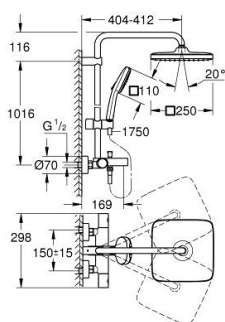

### PRODUCT DESCRIPTION

- Colour: chrome
- consisting of:
  - horizontal swivable 390 mm shower arm
  - exposed thermostat with Aquadimmer function
  - allows change between:
    - head shower Tempesta 250 Cube (26 685)
    - spray pattern: Rain
    - maximum flow rate (at 3 bar): 7.3 l/min
    - head shower with white rear cover
    - with ball joint, rotation angle  $\pm 10^\circ$
  - bath inlet
  - separate diverter for hand shower
  - hand shower Tempesta Cube 110 (27 571)
  - 2 spray patterns: Rain, Jet
  - maximum flow rate (at 3 bar): 5.6 l/min
  - adjustable in height with gliding element
  - Rotaflex TwistStop shower hose 1750 mm 1/2" x 1/2" (28 410)
  - maximum flow rate system (at 3 bar): 7.3 l/min (without bath inlet)
  - GROHE EcoJoy - less water, perfect flow
  - GROHE TurboStat - compact cartridge with wax thermoelement
  - GROHE SafeStop - safety button at 38°C
  - GROHE SafeStop Plus - optional temperature limiter at 43°C included
  - GROHE SmartSwitch - easily rotate the dial to enjoy your preferred spray option
  - GROHE DreamSpray - perfect spray pattern
  - ShockProof silicone ring prevents damage caused by a shower falling
  - GROHE LongLife finish
  - GROHE SpeedClean - effortless limescale removal
  - Inner WaterGuide - inner insulation for surface protection
  - TwistStop - to prevent hose from twisting
  - suitable for instantaneous heaters from 18 kW/h
  - minimum flow rate 5 l/min
  - professional exclusive