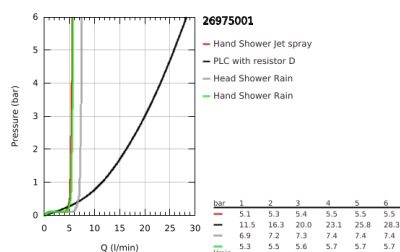

## 26 975 001 TEMPESTA SYSTEM 250 CUBE SHOWER SYSTEM WITH BATH THERMOSTAT FOR WALL MOUNTING

### PRODUCT DESCRIPTION

- Colour: chrome
- consisting of:
  - horizontal swivable 390 mm shower arm
  - exposed thermostat with Aquadimmer function
  - allows change between:
    - head shower Tempesta 250 Cube (26 685)
    - spray pattern: Rain
    - maximum flow rate (at 3 bar): 7.3 l/min
    - head shower with white rear cover
    - with ball joint, rotation angle  $\pm 10^\circ$
  - bath inlet
  - separate diverter for hand shower
  - hand shower Tempesta Cube 110 (27 571)
  - 2 spray patterns: Rain, Jet
  - maximum flow rate (at 3 bar): 5.6 l/min
  - adjustable in height with gliding element
  - Rotaflex TwistStop shower hose 1750 mm 1/2" x 1/2" (28 410)
  - maximum flow rate system (at 3 bar): 7.3 l/min (without bath inlet)
  - GROHE EcoJoy - less water, perfect flow
  - GROHE TurboStat - compact cartridge with wax thermoelement
  - GROHE SafeStop - safety button at 38°C
  - GROHE SafeStop Plus - optional temperature limiter at 43°C included
  - GROHE SmartSwitch - easily rotate the dial to enjoy your preferred spray option
  - GROHE DreamSpray - perfect spray pattern
  - ShockProof silicone ring prevents damage caused by a shower falling
  - GROHE LongLife finish
  - GROHE SpeedClean - effortless limescale removal
  - Inner WaterGuide - inner insulation for surface protection
  - TwistStop - to prevent hose from twisting
  - suitable for instantaneous heaters from 18 kW/h
  - minimum flow rate 5 l/min
  - professional exclusive