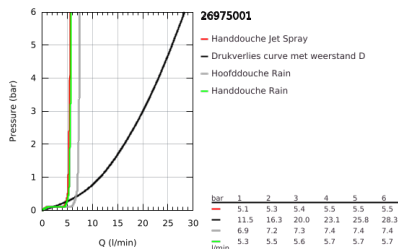

### PRODUCT DESCRIPTION

- Tyc: Chrome
- consisting of:
  - horizontal swivable 390 mm shower arm
  - exposed thermostat with Aquadimmer function
  - allows change between:
    - head shower Tempesta 250 Cube (26 685)
    - spray pattern: Rain
    - maximum flow rate (at 3 bar): 7.3 l/min
    - head shower with white rear cover
    - with ball joint, rotation angle  $\pm 10^\circ$
  - bath inlet
  - separate diverter for hand shower
  - hand shower Tempesta Cube 110 (27 571)
  - 2 spray patterns: Rain, Jet
  - maximum flow rate (at 3 bar): 5.6 l/min
  - adjustable in height with gliding element
  - Rotaflex TwistStop shower hose 1750 mm 1/2" x 1/2" (28 410)
  - maximum flow rate system (at 3 bar): 7.3 l/min (without bath inlet)
  - GROHE EcoJoy - Less water, perfect flow
  - GROHE TurboStat - compact cartridge with wax thermoelement
  - GROHE SafeStop safety button at 38°C ( calibration required )
  - GROHE SafeStop Plus - optional temperature limiter at 43°C included
  - GROHE SmartSwitch - easily rotate the dial to enjoy your preferred spray option
  - GROHE DreamSpray - perfect spray pattern
  - ShockProof silicone ring prevents damage caused by a shower falling
  - GROHE LongLife finish
  - GROHE SpeedClean - effortless limescale removal
  - Inner WaterGuide - inner insulation for surface protection
  - TwistStop - to prevent hose from twisting
  - suitable for instantaneous heaters from 18 kW/h
  - minimum flow rate 5 l/min
  - professional exclusive