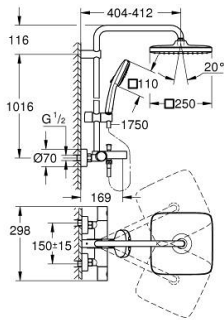

### PRODUCT DESCRIPTION

- Tyc: Chrome
- consisting of:
  - horizontal swivable 390 mm shower arm
  - exposed thermostat with Aquadimmer function
  - allows change between:
    - head shower Tempesta 250 Cube (26 685)
    - spray pattern: Rain
    - maximum flow rate (at 3 bar): 7.3 l/min
    - head shower with white rear cover
    - with ball joint, rotation angle  $\pm 10^\circ$
  - bath inlet
  - separate diverter for hand shower
  - hand shower Tempesta Cube 110 (27 571)
  - 2 spray patterns: Rain, Jet
  - maximum flow rate (at 3 bar): 5.6 l/min
  - adjustable in height with gliding element
  - Rotaflex TwistStop shower hose 1750 mm 1/2" x 1/2" (28 410)
  - maximum flow rate system (at 3 bar): 7.3 l/min (without bath inlet)
  - GROHE EcoJoy - Less water, perfect flow
  - GROHE TurboStat - compact cartridge with wax thermoelement
  - GROHE SafeStop safety button at 38°C ( calibration required )
  - GROHE SafeStop Plus - optional temperature limiter at 43°C included
  - GROHE SmartSwitch - easily rotate the dial to enjoy your preferred spray option
  - GROHE DreamSpray - perfect spray pattern
  - ShockProof silicone ring prevents damage caused by a shower falling
  - GROHE LongLife finish
  - GROHE SpeedClean - effortless limescale removal
  - Inner WaterGuide - inner insulation for surface protection
  - TwistStop - to prevent hose from twisting
  - suitable for instantaneous heaters from 18 kW/h
  - minimum flow rate 5 l/min
  - professional exclusive