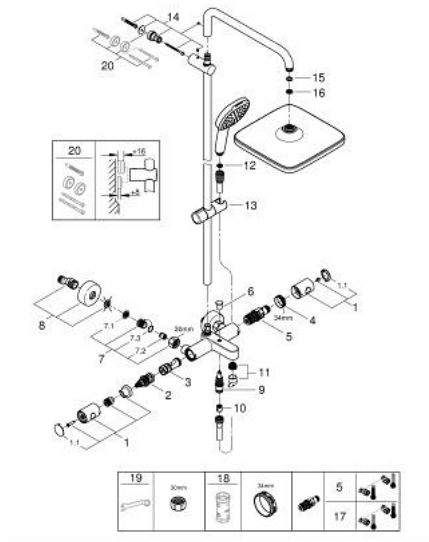

## 26 975 001 TEMPESTA SYSTEM 250 CUBE SHOWER SYSTEM WITH BATH THERMOSTAT FOR WALL MOUNTING

### PRODUCT DESCRIPTION

- Tyc: Chrome
- consisting of:
  - horizontal swivable 390 mm shower arm
  - exposed thermostat with Aquadimmer function
  - allows change between:
    - head shower Tempesta 250 Cube (26 685)
    - spray pattern: Rain
    - maximum flow rate (at 3 bar): 7.3 l/min
    - head shower with white rear cover
    - with ball joint, rotation angle  $\pm 10^\circ$
  - bath inlet
  - separate diverter for hand shower
  - hand shower Tempesta Cube 110 (27 571)
  - 2 spray patterns: Rain, Jet
  - maximum flow rate (at 3 bar): 5.6 l/min
  - adjustable in height with gliding element
  - Rotaflex TwistStop shower hose 1750 mm 1/2" x 1/2" (28 410)
  - maximum flow rate system (at 3 bar): 7.3 l/min (without bath inlet)
  - GROHE EcoJoy - Less water, perfect flow
  - GROHE TurboStat - compact cartridge with wax thermoelement
  - GROHE SafeStop safety button at 38°C ( calibration required )
  - GROHE SafeStop Plus - optional temperature limiter at 43°C included
  - GROHE SmartSwitch - easily rotate the dial to enjoy your preferred spray option
  - GROHE DreamSpray - perfect spray pattern
  - ShockProof silicone ring prevents damage caused by a shower falling
  - GROHE LongLife finish
  - GROHE SpeedClean - effortless limescale removal
  - Inner WaterGuide - inner insulation for surface protection
  - TwistStop - to prevent hose from twisting
  - suitable for instantaneous heaters from 18 kW/h
  - minimum flow rate 5 l/min
  - professional exclusive