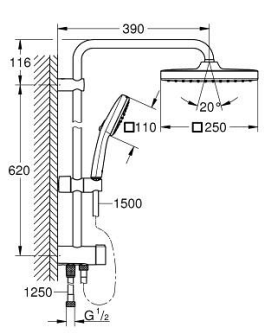

26 976 DL1 TEMPESTA SYSTEM 250 CUBE FLEX SHOWER SYSTEM WITH DIVERTER FOR WALL MOUNTING

PRODUCT DESCRIPTION

- Colour: brushed warm sunset
- consisting of:
 - horizontal 390 mm shower arm, adjustable before installation
 - change by diverter between hand shower, head shower or head shower Eco setting
- head shower Tempesta 250 Cube
- 2 spray patterns (via diverter): Rain, SmartRain
- maximum flow rate (at 3 bar): 7.5 l/min
- head shower with white rear cover
- with ball joint, rotation angle $\pm 10^\circ$
- hand shower Tempesta Cube 110
- 2 spray patterns: Rain, Jet
- maximum flow rate (at 3 bar): 6.9 l/min
- adjustable in height with gliding element
- distance between diverter and upper bracket: 920 mm
- shower hose 1500 mm
- shower hose 1250 mm
- flexible installation: connection to faucet / wall union for water supply with 1/2" thread of the 500 mm shower hose
- GROHE EcoJoy - less water, perfect flow
- GROHE SmartSwitch - easily rotate the dial to enjoy your preferred spray option
- GROHE DreamSpray - perfect spray pattern
- GROHE LongLife finish
- ShockProof silicone ring prevents damage caused by a shower falling
- GROHE SpeedClean - effortless limescale removal
- Inner WaterGuide - inner insulation for surface protection
- suitable for instantaneous heaters from 18 kW/h
- maximum flow rate (at 3 bar): 7.5 l/min
- minimum flow rate 5 l/min
- min. recommended pressure 1.0 bar
- professional exclusive