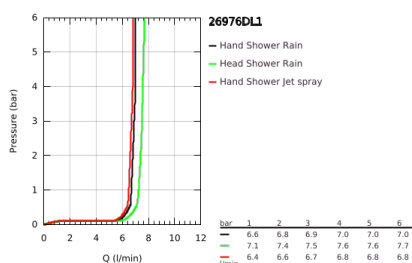

26 976 DL1 TEMPESTA SYSTEM 250 CUBE FLEX SHOWER SYSTEM WITH DIVERTER FOR WALL MOUNTING

PRODUCT DESCRIPTION

- Colour: brushed warm sunset
- consisting of:
 - horizontal 390 mm shower arm, adjustable before installation
 - change by diverter between hand shower, head shower or head shower Eco setting
- head shower Tempesta 250 Cube
- 2 spray patterns (via diverter): Rain, SmartRain
- maximum flow rate (at 3 bar): 7.5 l/min
- head shower with white rear cover
- with ball joint, rotation angle $\pm 10^\circ$
- hand shower Tempesta Cube 110
- 2 spray patterns: Rain, Jet
- maximum flow rate (at 3 bar): 6.9 l/min
- adjustable in height with gliding element
- distance between diverter and upper bracket: 920 mm
- shower hose 1500 mm
- shower hose 1250 mm
- flexible installation: connection to faucet / wall union for water supply with 1/2" thread of the 500 mm shower hose
- GROHE EcoJoy - less water, perfect flow
- GROHE SmartSwitch - easily rotate the dial to enjoy your preferred spray option
- GROHE DreamSpray - perfect spray pattern
- GROHE LongLife finish
- ShockProof silicone ring prevents damage caused by a shower falling
- GROHE SpeedClean - effortless limescale removal
- Inner WaterGuide - inner insulation for surface protection
- suitable for instantaneous heaters from 18 kW/h
- maximum flow rate (at 3 bar): 7.5 l/min
- minimum flow rate 5 l/min
- min. recommended pressure 1.0 bar
- professional exclusive