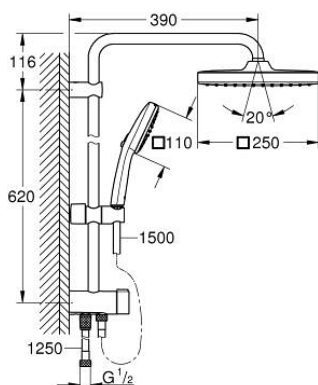

26 976 DL1 TEMPESTA SYSTEM 250 CUBE FLEX SHOWER SYSTEM WITH DIVERTER FOR WALL MOUNTING

PRODUCT DESCRIPTION

- Tyc: brushed warm sunset
- consisting of:
 - horizontal 390 mm shower arm, adjustable before installation
 - change by diverter between hand shower, head shower or head shower
- Eco setting
- head shower Tempesta 250 Cube
- 2 spray patterns (via diverter): Rain, SmartRain
- maximum flow rate (at 3 bar): 7.5 l/min
- head shower with white rear cover
- with ball joint, rotation angle $\pm 10^\circ$
- hand shower Tempesta Cube 110
- 2 spray patterns: Rain, Jet
- maximum flow rate (at 3 bar): 6.9 l/min
- adjustable in height with gliding element
- distance between diverter and upper bracket: 920 mm
- shower hose 1500 mm
- shower hose 1250 mm
- flexible installation: connection to faucet / wall union for water supply with 1/2" thread of the 500 mm shower hose
- GROHE EcoJoy - Less water, perfect flow
- GROHE SmartSwitch - easily rotate the dial to enjoy your preferred spray option
- GROHE DreamSpray - perfect spray pattern
- GROHE LongLife finish
- ShockProof silicone ring prevents damage caused by a shower falling
- GROHE SpeedClean - effortless limescale removal
- Inner WaterGuide - inner insulation for surface protection
- suitable for instantaneous heaters from 18 kW/h
- maximum flow rate (at 3 bar): 7.5 l/min
- minimum flow rate 5 l/min
- min. recommended pressure 1.0 bar
- professional exclusive