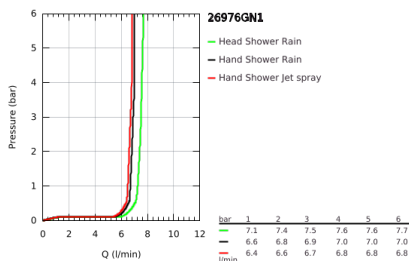

26 976 GN1 TEMPESTA SYSTEM 250 CUBE FLEX SHOWER SYSTEM WITH DIVERTER FOR WALL MOUNTING

PRODUCT DESCRIPTION

- Colour: brushed cool sunrise
- consisting of:
 - horizontal 390 mm shower arm, adjustable before installation
 - change by diverter between hand shower, head shower or head shower Eco setting
- head shower Tempesta 250 Cube
- 2 spray patterns (via diverter): Rain, SmartRain
- maximum flow rate (at 3 bar): 7.5 l/min
- head shower with white rear cover
- with ball joint, rotation angle $\pm 10^\circ$
- hand shower Tempesta Cube 110
- 2 spray patterns: Rain, Jet
- maximum flow rate (at 3 bar): 6.9 l/min
- adjustable in height with gliding element
- distance between diverter and upper bracket: 920 mm
- shower hose 1500 mm
- shower hose 1250 mm
- flexible installation: connection to faucet / wall union for water supply with 1/2" thread of the 500 mm shower hose
- GROHE EcoJoy - less water, perfect flow
- GROHE SmartSwitch - easily rotate the dial to enjoy your preferred spray option
- GROHE DreamSpray - perfect spray pattern
- GROHE LongLife finish
- ShockProof silicone ring prevents damage caused by a shower falling
- GROHE SpeedClean - effortless limescale removal
- Inner WaterGuide - inner insulation for surface protection
- suitable for instantaneous heaters from 18 kW/h
- maximum flow rate (at 3 bar): 7.5 l/min
- minimum flow rate 5 l/min
- min. recommended pressure 1.0 bar
- professional exclusive