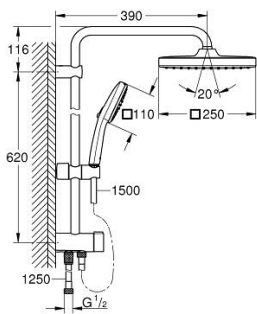

26 976 GN1 TEMPESTA SYSTEM 250 CUBE FLEX SHOWER SYSTEM WITH DIVERTER FOR WALL MOUNTING

PRODUCT DESCRIPTION

- Colour: brushed cool sunrise
- consisting of:
 - horizontal 390 mm shower arm, adjustable before installation
 - change by diverter between hand shower, head shower or head shower Eco setting
- head shower Tempesta 250 Cube
- 2 spray patterns (via diverter): Rain, SmartRain
- maximum flow rate (at 3 bar): 7.5 l/min
- head shower with white rear cover
- with ball joint, rotation angle $\pm 10^\circ$
- hand shower Tempesta Cube 110
- 2 spray patterns: Rain, Jet
- maximum flow rate (at 3 bar): 6.9 l/min
- adjustable in height with gliding element
- distance between diverter and upper bracket: 920 mm
- shower hose 1500 mm
- shower hose 1250 mm
- flexible installation: connection to faucet / wall union for water supply with 1/2" thread of the 500 mm shower hose
- GROHE EcoJoy - less water, perfect flow
- GROHE SmartSwitch - easily rotate the dial to enjoy your preferred spray option
- GROHE DreamSpray - perfect spray pattern
- GROHE LongLife finish
- ShockProof silicone ring prevents damage caused by a shower falling
- GROHE SpeedClean - effortless limescale removal
- Inner WaterGuide - inner insulation for surface protection
- suitable for instantaneous heaters from 18 kW/h
- maximum flow rate (at 3 bar): 7.5 l/min
- minimum flow rate 5 l/min
- min. recommended pressure 1.0 bar
- professional exclusive