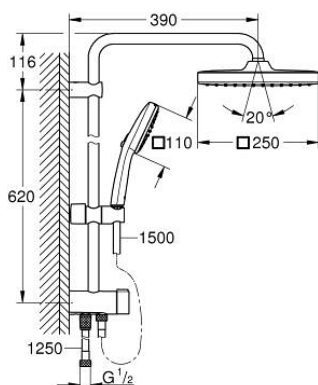

## 26 976 GN1 TEMPESTA SYSTEM 250 CUBE FLEX SHOWER SYSTEM WITH DIVERTER FOR WALL MOUNTING

### PRODUCT DESCRIPTION

- Tyc: brushed cool sunrise
- consisting of:
  - horizontal 390 mm shower arm, adjustable before installation
  - change by diverter between hand shower, head shower or head shower
- Eco setting
- head shower Tempesta 250 Cube
- 2 spray patterns (via diverter): Rain, SmartRain
- maximum flow rate (at 3 bar): 7.5 l/min
- head shower with white rear cover
- with ball joint, rotation angle  $\pm 10^\circ$
- hand shower Tempesta Cube 110
- 2 spray patterns: Rain, Jet
- maximum flow rate (at 3 bar): 6.9 l/min
- adjustable in height with gliding element
- distance between diverter and upper bracket: 920 mm
- shower hose 1500 mm
- shower hose 1250 mm
- flexible installation: connection to faucet / wall union for water supply with 1/2" thread of the 500 mm shower hose
- GROHE EcoJoy - Less water, perfect flow
- GROHE SmartSwitch - easily rotate the dial to enjoy your preferred spray option
- GROHE DreamSpray - perfect spray pattern
- GROHE LongLife finish
- ShockProof silicone ring prevents damage caused by a shower falling
- GROHE SpeedClean - effortless limescale removal
- Inner WaterGuide - inner insulation for surface protection
- suitable for instantaneous heaters from 18 kW/h
- maximum flow rate (at 3 bar): 7.5 l/min
- minimum flow rate 5 l/min
- min. recommended pressure 1.0 bar
- professional exclusive