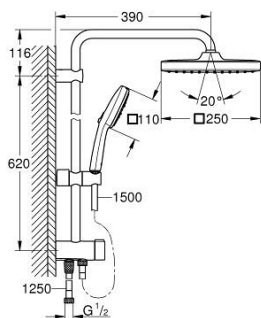

26 977 243 1 TEMPESTA SYSTEM 250 CUBE FLEX SHOWER SYSTEM WITH DIVERTER FOR WALL MOUNTING

PRODUCT DESCRIPTION

- Colour: matte black
- consisting of:
 - horizontal 390 mm shower arm, adjustable before installation
 - change by diverter between hand shower, head shower or head shower Eco setting
- head shower Tempesta 250 Cube
- 2 spray patterns (via diverter): Rain, SmartRain
- AquaCalibrator limits maximum flow rate (at 3 bar): 7.9 l/min
- head shower with black rear cover
- with ball joint, rotation angle $\pm 10^\circ$
- hand shower Tempesta Cube 110
- spray patterns: Rain, Jet, Massage
- maximum flow rate (at 3 bar): 7.4 l/min
- adjustable in height with gliding element
- distance between diverter and upper bracket: 620 mm
- shower hose Relexaflex 1500 mm 1/2" x 1/2"
- shower hose Relexaflex 1250 mm 1/2" x 1/2"
- flexible installation: connection to faucet / wall union for water supply with 1/2" thread of the 1250 mm shower hose
- AquaCalibrator limits maximum flow rate of system (at 3 bar): 7.9 l/min
- GROHE EcoJoy - less water, perfect flow
- GROHE SmartSwitch - easily rotate the dial to enjoy your preferred spray option
- GROHE DreamSpray - perfect spray pattern
- ShockProof silicone ring prevents damage caused by a shower falling
- GROHE SpeedClean - effortless limescale removal
- Inner WaterGuide - inner insulation for surface protection
- suitable for instantaneous heaters from 18 kW/h
- minimum flow rate 5 l/min
- min. recommended pressure 1.0 bar
- professional exclusive