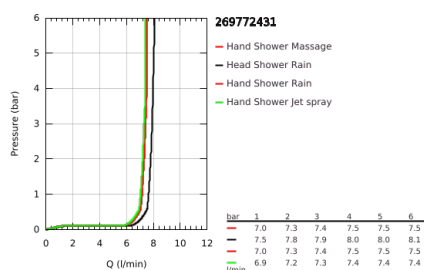

26 977 243 1 TEMPESTA SYSTEM 250 CUBE FLEX SHOWER SYSTEM WITH DIVERTER FOR WALL MOUNTING

PRODUCT DESCRIPTION

- Colour: matte black
- consisting of:
 - horizontal 390 mm shower arm, adjustable before installation
 - change by diverter between hand shower, head shower or head shower Eco setting
- head shower Tempesta 250 Cube
- 2 spray patterns (via diverter): Rain, SmartRain
- AquaCalibrator limits maximum flow rate (at 3 bar): 7.9 l/min
- head shower with black rear cover
- with ball joint, rotation angle $\pm 10^\circ$
- hand shower Tempesta Cube 110
- spray patterns: Rain, Jet, Massage
- maximum flow rate (at 3 bar): 7.4 l/min
- adjustable in height with gliding element
- distance between diverter and upper bracket: 620 mm
- shower hose Relexaflex 1500 mm 1/2" x 1/2"
- shower hose Relexaflex 1250 mm 1/2" x 1/2"
- flexible installation: connection to faucet / wall union for water supply with 1/2" thread of the 1250 mm shower hose
- AquaCalibrator limits maximum flow rate of system (at 3 bar): 7.9 l/min
- GROHE EcoJoy - less water, perfect flow
- GROHE SmartSwitch - easily rotate the dial to enjoy your preferred spray option
- GROHE DreamSpray - perfect spray pattern
- ShockProof silicone ring prevents damage caused by a shower falling
- GROHE SpeedClean - effortless limescale removal
- Inner WaterGuide - inner insulation for surface protection
- suitable for instantaneous heaters from 18 kW/h
- minimum flow rate 5 l/min
- min. recommended pressure 1.0 bar
- professional exclusive