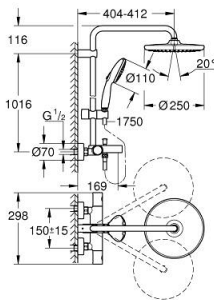

26 978 001 TEMPESTA SYSTEM 250 SHOWER SYSTEM WITH BATH THERMOSTAT FOR WALL MOUNTING

PRODUCT DESCRIPTION

- Colour: chrome
- consisting of:
 - horizontal swivable 390 mm shower arm
 - exposed thermostat with Aquadimmer function
 - allows change between:
 - head shower Tempesta 250 (26 666)
 - spray pattern: Rain
 - maximum flow rate (at 3 bar): 7.3 l/min
 - head shower with white rear cover
 - with ball joint, rotation angle $\pm 10^\circ$
 - bath inlet
 - separate diverter for hand shower
 - hand shower Tempesta 110 (27 597)
 - 2 spray patterns: Rain, Jet
 - maximum flow rate (at 3 bar): 5.6 l/min
 - adjustable in height with gliding element
 - Rotaflex TwistStop shower hose 1750 mm 1/2" x 1/2" (28 410)
 - maximum flow rate system (at 3 bar): 7.3 l/min (without bath inlet)
 - GROHE EcoJoy - less water, perfect flow
 - GROHE TurboStat - compact cartridge with wax thermoelement
 - GROHE SafeStop - safety button at 38°C
 - GROHE SafeStop Plus - optional temperature limiter at 43°C included
 - GROHE SmartSwitch - easily rotate the dial to enjoy your preferred spray option
 - GROHE DreamSpray - perfect spray pattern
 - ShockProof silicone ring prevents damage caused by a shower falling
 - GROHE LongLife finish
 - GROHE SpeedClean - effortless limescale removal
 - Inner WaterGuide - inner insulation for surface protection
 - TwistStop - to prevent hose from twisting
 - suitable for instantaneous heaters from 18 kW/h
 - minimum flow rate 5 l/min
 - professional exclusive