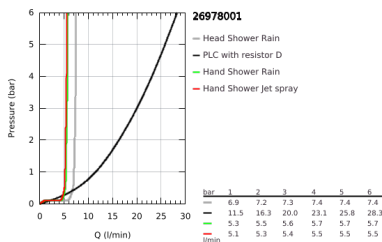

26 978 001 TEMPESTA SYSTEM 250 SHOWER SYSTEM WITH BATH THERMOSTAT FOR WALL MOUNTING

PRODUCT DESCRIPTION

- Colour: chrome
- consisting of:
 - horizontal swivable 390 mm shower arm
 - exposed thermostat with Aquadimmer function
 - allows change between:
 - head shower Tempesta 250 (26 666)
 - spray pattern: Rain
 - maximum flow rate (at 3 bar): 7.3 l/min
 - head shower with white rear cover
 - with ball joint, rotation angle $\pm 10^\circ$
 - bath inlet
 - separate diverter for hand shower
 - hand shower Tempesta 110 (27 597)
 - 2 spray patterns: Rain, Jet
 - maximum flow rate (at 3 bar): 5.6 l/min
 - adjustable in height with gliding element
 - Rotaflex TwistStop shower hose 1750 mm 1/2" x 1/2" (28 410)
 - maximum flow rate system (at 3 bar): 7.3 l/min (without bath inlet)
 - GROHE EcoJoy - less water, perfect flow
 - GROHE TurboStat - compact cartridge with wax thermoelement
 - GROHE SafeStop - safety button at 38°C
 - GROHE SafeStop Plus - optional temperature limiter at 43°C included
 - GROHE SmartSwitch - easily rotate the dial to enjoy your preferred spray option
 - GROHE DreamSpray - perfect spray pattern
 - ShockProof silicone ring prevents damage caused by a shower falling
 - GROHE LongLife finish
 - GROHE SpeedClean - effortless limescale removal
 - Inner WaterGuide - inner insulation for surface protection
 - TwistStop - to prevent hose from twisting
 - suitable for instantaneous heaters from 18 kW/h
 - minimum flow rate 5 l/min
 - professional exclusive