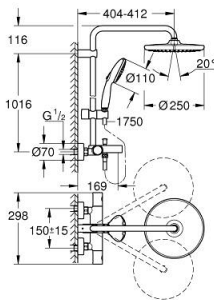

26 978 001 TEMPESTA SYSTEM 250 SHOWER SYSTEM WITH BATH THERMOSTAT FOR WALL MOUNTING

PRODUCT DESCRIPTION (1/2)

- Colour: chrome
- consisting of:
 - horizontal swivable 390 mm shower arm
 - exposed thermostat with Aquadimmer function
 - allows change between:
 - head shower Tempesta 250 (26 666)
 - spray pattern: Rain
 - maximum flow rate (at 3 bar): 7.3 l/min
 - head shower with white rear cover
 - with ball joint, rotation angle $\pm 10^\circ$
 - bath inlet
 - separate diverter for hand shower
 - hand shower Tempesta 110 (27 597)
 - 2 spray patterns: Rain, Jet
 - maximum flow rate (at 3 bar): 5.6 l/min
 - adjustable in height with gliding element
 - Rotaflex TwistStop shower hose 1750 mm 1/2" x 1/2" (28 410)
 - AquaCalibrator limits maximum flow rate of system (at 3 bar): 7.3 l/min (without bath inlet)
 - GROHE EcoJoy - less water, perfect flow
 - GROHE TurboStat - compact cartridge with wax thermoelement
 - GROHE SafeStop - safety button at 38°C
 - GROHE SafeStop Plus - optional temperature limiter at 43°C included
 - GROHE SmartSwitch - easily rotate the dial to enjoy your preferred spray option
 - GROHE DreamSpray - perfect spray pattern
 - ShockProof silicone ring prevents damage caused by a shower falling
 - GROHE LongLife finish
 - GROHE SpeedClean - effortless limescale removal
 - Inner WaterGuide - inner insulation for surface protection
 - TwistStop - to prevent hose from twisting
 - suitable for instantaneous heaters from 18 kW/h
 - minimum flow rate 5 l/min