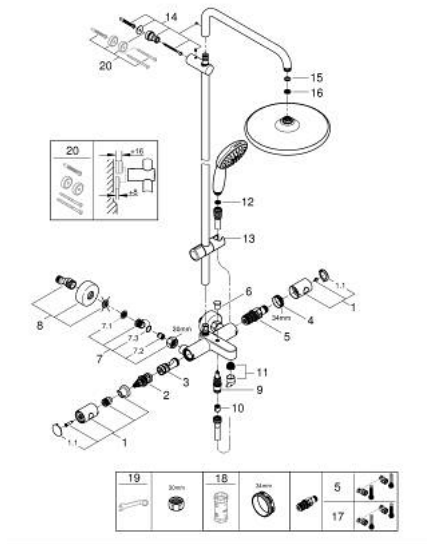

SPARE PARTS

- 1: Metal handle 1/2" (Spare part-nr. 47984000)
- 1.1: Cover cap (Spare part-nr. 6458500M)
- 2: Aquadimmer (Spare part-nr. 47364000)
- 3: Water flow (Spare part-nr. 47887000)
- 4: retaining ring (Spare part-nr. 47743000)
- 5: Thermostatic compact cartridge 1/2" (Spare part-nr. 47439000)
- 6: Diverter knob (Spare part-nr. 65648000)
- 7: Non-return valve (Spare part-nr. 47189000)
- 7.1: Filter (Spare part-nr. 0726400M)
- 7.2: Non-return valve (Spare part-nr. 08565000)
- 7.3: O-Ring Ø17 x Ø2 (Spare part-nr. 0305500M)
- 8: S-union (Spare part-nr. 12662000)
- 9: Diverter (Spare part-nr. 65655000)
- 10: Non-return valve (Spare part-nr. 08565000)
- 11: Mousseur (Spare part-nr. 13926000)
- 12: Dirt strainer (Spare part-nr. 0700200M)
- 13: Glide element (Spare part-nr. 48609000)
- 14: Shower rail holder (Spare part-nr. 48423000)
- 15: Fibre seal dia. Ø 18,5 x Ø 12 x 2 (Spare part-nr. 0138900M)
- 16: Dirt strainer (Spare part-nr. 48007000)
- 17: GROHE TurboStat cartridge 1/2" (Spare part-nr. 47175000)*
- 18: Socket spanner (Spare part-nr. 19332000)*
- 19: Special spanner (Spare part-nr. 19377000)*
- 20: Compensation disc (Spare part-nr. 26496000)*