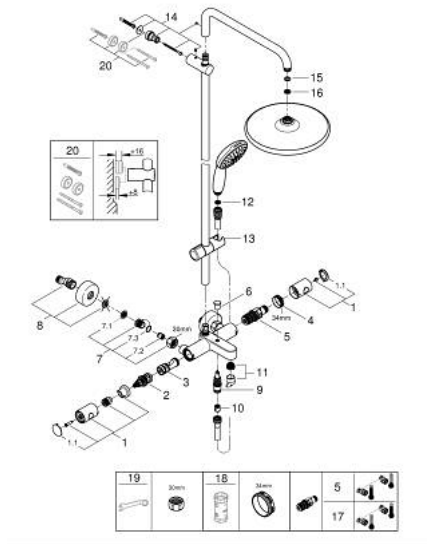

26 978 001 TEMPESTA SYSTEM 250 SHOWER SYSTEM WITH BATH THERMOSTAT FOR WALL MOUNTING

SPARE PARTS

- 1: Metal handle 1/2" (Spare part-nr. 47984000)
- 1.1: Cover cap (Spare part-nr. 6458500M)
- 2: Aquadimmer (Spare part-nr. 47364000)
- 3: Water flow (Spare part-nr. 47887000)
- 4: retaining ring (Spare part-nr. 47743000)
- 5: Thermostatic compact cartridge 1/2" (Spare part-nr. 47439000)
- 6: Diverter knob (Spare part-nr. 65648000)
- 7: Non-return valve (Spare part-nr. 47189000)
- 7.1: Filter (Spare part-nr. 0726400M)
- 7.2: Non-return valve (Spare part-nr. 08565000)
- 7.3: O-Ring Ø17 x Ø2 (Spare part-nr. 0305500M)
- 8: S-union (Spare part-nr. 12662000)
- 9: Diverter (Spare part-nr. 65655000)
- 10: Non-return valve (Spare part-nr. 08565000)
- 11: Mousseur (Spare part-nr. 13926000)
- 12: Dirt strainer (Spare part-nr. 0700200M)
- 13: Glide element (Spare part-nr. 48609000)
- 14: Shower rail holder (Spare part-nr. 48423000)
- 15: Fibre seal dia. Ø 18,5 x Ø 12 x 2 (Spare part-nr. 0138900M)
- 16: Dirt strainer (Spare part-nr. 48007000)
- 17: GROHE TurboStat cartridge 1/2" (Spare part-nr. 47175000)*
- 18: Socket spanner (Spare part-nr. 19332000)*
- 19: Special spanner (Spare part-nr. 19377000)*
- 20: Compensation disc (Spare part-nr. 26496000)*