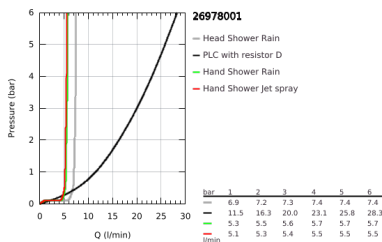

26 978 001 TEMPESTA SYSTEM 250 SHOWER SYSTEM WITH BATH THERMOSTAT FOR WALL MOUNTING

PRODUCT DESCRIPTION (1/2)

- Colour: chrome
- consisting of:
 - horizontal swivable 390 mm shower arm
 - exposed thermostat with Aquadimmer function
 - allows change between:
 - head shower Tempesta 250 (26 666)
 - spray pattern: Rain
 - maximum flow rate (at 3 bar): 7.3 l/min
 - head shower with white rear cover
 - with ball joint, rotation angle $\pm 10^\circ$
 - bath inlet
 - separate diverter for hand shower
 - hand shower Tempesta 110 (27 597)
 - 2 spray patterns: Rain, Jet
 - maximum flow rate (at 3 bar): 5.6 l/min
 - adjustable in height with gliding element
 - Rotaflex TwistStop shower hose 1750 mm 1/2" x 1/2" (28 410)
 - AquaCalibrator limits maximum flow rate of system (at 3 bar): 7.3 l/min (without bath inlet)
 - GROHE EcoJoy - less water, perfect flow
 - GROHE TurboStat - compact cartridge with wax thermoelement
 - GROHE SafeStop - safety button at 38°C
 - GROHE SafeStop Plus - optional temperature limiter at 43°C included
 - GROHE SmartSwitch - easily rotate the dial to enjoy your preferred spray option
 - GROHE DreamSpray - perfect spray pattern
 - ShockProof silicone ring prevents damage caused by a shower falling
 - GROHE LongLife finish
 - GROHE SpeedClean - effortless limescale removal
 - Inner WaterGuide - inner insulation for surface protection
 - TwistStop - to prevent hose from twisting
 - suitable for instantaneous heaters from 18 kW/h
 - minimum flow rate 5 l/min