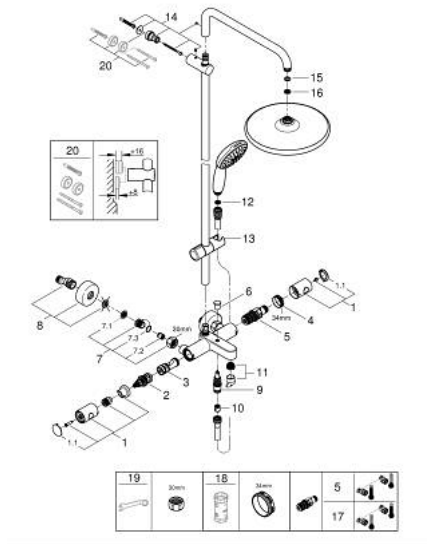

26 978 001 TEMPESTA SYSTEM 250 SHOWER SYSTEM WITH BATH THERMOSTAT FOR WALL MOUNTING

SPARE PARTS

- 1: Metal handle 1/2" (Spare part-nr. 47984000)
- 1.1: Cover cap (Spare part-nr. 6458500M)
- 2: Aquadimmer (Spare part-nr. 47364000)
- 3: Water flow (Spare part-nr. 47887000)
- 4: Fitting ring (Spare part-nr. 47743000)
- 5: Thermostatic compact cartridge 1/2" (Spare part-nr. 47439000)
- 6: Diverter knob (Spare part-nr. 65648000)
- 7: Non-return valve (Spare part-nr. 47189000)
- 7.1: Dirt strainer (Spare part-nr. 0726400M)
- 7.2: Non-return valve (Spare part-nr. 08565000)
- 7.3: O-ring $\varnothing$ 17 x $\varnothing$ 2 (Spare part-nr. 0305500M)
- 8: S-union (Spare part-nr. 12662000)
- 9: Diverter (Spare part-nr. 65655000)
- 10: Non-return valve (Spare part-nr. 08565000)
- 11: Mousseur (Spare part-nr. 13926000)
- 12: Dirt strainer (Spare part-nr. 0700200M)
- 13: Glide element (Spare part-nr. 48609000)
- 14: Shower rail holder (Spare part-nr. 48423000)
- 15: Fibre seal $\varnothing$ 18,5 x $\varnothing$ 12 x 2 (Spare part-nr. 0138900M)
- 16: Dirt strainer (Spare part-nr. 48007000)
- 17: GROHE TurboStat cartridge 1/2" (Spare part-nr. 47175000)*
- 18: Socket spanner (Spare part-nr. 19332000)*
- 19: Special spanner (Spare part-nr. 19377000)*
- 20: Compensation disc (Spare part-nr. 26496000)*

* Optional accessories