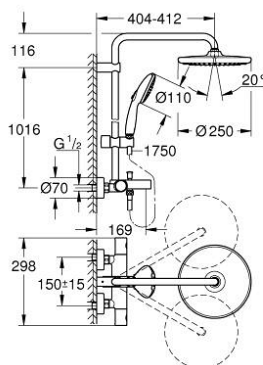

26 978 001 TEMPESTA SYSTEM 250 SHOWER SYSTEM WITH BATH THERMOSTAT FOR WALL MOUNTING

PRODUCT DESCRIPTION

- Tyc: Chrome
- consisting of:
 - horizontal swivable 390 mm shower arm
 - exposed thermostat with Aquadimmer function
 - allows change between:
 - head shower Tempesta 250 (26 666)
 - spray pattern: Rain
 - maximum flow rate (at 3 bar): 7.3 l/min
 - head shower with white rear cover
 - with ball joint, rotation angle $\pm 10^\circ$
 - bath inlet
 - separate diverter for hand shower
 - hand shower Tempesta 110 (27 597)
 - 2 spray patterns: Rain, Jet
 - maximum flow rate (at 3 bar): 5.6 l/min
 - adjustable in height with gliding element
 - Rotaflex TwistStop shower hose 1750 mm 1/2" x 1/2" (28 410)
 - maximum flow rate system (at 3 bar): 7.3 l/min (without bath inlet)
 - GROHE EcoJoy - Less water, perfect flow
 - GROHE TurboStat - compact cartridge with wax thermoelement
 - GROHE SafeStop safety button at 38°C (calibration required)
 - GROHE SafeStop Plus - optional temperature limiter at 43°C included
 - GROHE SmartSwitch - easily rotate the dial to enjoy your preferred spray option
 - GROHE DreamSpray - perfect spray pattern
 - ShockProof silicone ring prevents damage caused by a shower falling
 - GROHE LongLife finish
 - GROHE SpeedClean - effortless limescale removal
 - Inner WaterGuide - inner insulation for surface protection
 - TwistStop - to prevent hose from twisting
 - suitable for instantaneous heaters from 18 kW/h
 - minimum flow rate 5 l/min
 - professional exclusive