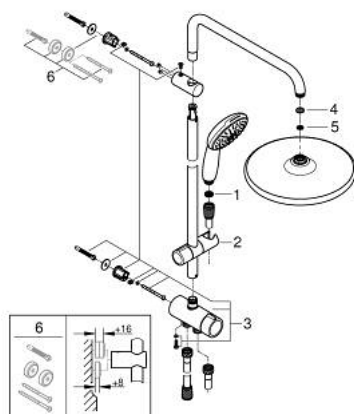

26 979 001 TEMPESTA SYSTEM 250 FLEX SHOWER SYSTEM WITH DIVERTER FOR WALL MOUNTING

PRODUCT DESCRIPTION

- Colour: chrome
- consisting of:
 - horizontal 390 mm shower arm, adjustable before installation
 - change by diverter between hand shower, head shower or head shower Eco setting
 - head shower Tempesta 250 (26 666)
 - 2 spray patterns (via diverter): Rain, SmartRain
 - maximum flow rate (at 3 bar): 7.5 l/min
 - head shower with white rear cover
 - with ball joint, rotation angle $\pm 10^\circ$
 - hand shower Tempesta 110 (26 912)
 - 2 spray patterns: Rain, Jet
 - maximum flow rate (at 3 bar): 6.9 l/min
 - adjustable in height with gliding element
 - distance between diverter and upper bracket: 920 mm
 - Relaxflex shower hose 1500 mm (28 151)
 - Relaxflex shower hose 500 mm (22 115)
- flexible installation: connection to faucet / wall union for water supply with 1/2" thread of the 500 mm shower hose
- GROHE EcoJoy - less water, perfect flow
- GROHE SmartSwitch - easily rotate the dial to enjoy your preferred spray option
- GROHE DreamSpray - perfect spray pattern
- ShockProof silicone ring prevents damage caused by a shower falling
- GROHE LongLife finish
- GROHE SpeedClean - effortless limescale removal
- Inner WaterGuide - inner insulation for surface protection
- suitable for instantaneous heaters from 18 kW/h
- maximum flow rate (at 3 bar): 7.5 l/min
- minimum flow rate 5 l/min
- min. recommended pressure 1.0 bar
- professional exclusive

26 979 001 TEMPESTA SYSTEM 250 FLEX SHOWER SYSTEM WITH DIVERTER FOR WALL MOUNTING

SPARE PARTS

- 1: Dirt strainer (Spare part-nr. 0700200M)
- 2: Glide element (Spare part-nr. 48609000)
- 3: Diverter (Spare part-nr. 48338000)
- 4: Fibre seal dia. Ø 18,5 x Ø 12 x 2 (Spare part-nr. 0138900M)
- 5: Dirt strainer (Spare part-nr. 48007000)
- 6: Compensation disc (Spare part-nr. 26496000)*