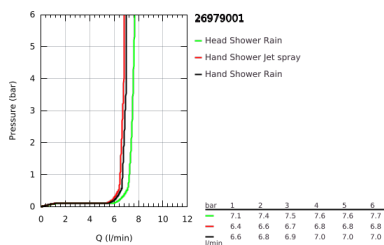

26 979 001 TEMPESTA SYSTEM 250 FLEX SHOWER SYSTEM WITH DIVERTER FOR WALL MOUNTING

PRODUCT DESCRIPTION

- Colour: chrome
- consisting of:
 - horizontal 390 mm shower arm, adjustable before installation
 - change by diverter between hand shower, head shower or head shower Eco setting
 - head shower Tempesta 250 (26 666)
 - 2 spray patterns (via diverter): Rain, SmartRain
 - maximum flow rate (at 3 bar): 7.5 l/min
 - head shower with white rear cover
 - with ball joint, rotation angle $\pm 10^\circ$
 - hand shower Tempesta 110 (26 912)
 - 2 spray patterns: Rain, Jet
 - maximum flow rate (at 3 bar): 6.9 l/min
 - adjustable in height with gliding element
 - distance between diverter and upper bracket: 920 mm
 - Relaxflex shower hose 1500 mm (28 151)
 - Relaxflex shower hose 500 mm (22 115)
- flexible installation: connection to faucet / wall union for water supply with 1/2" thread of the 500 mm shower hose
- GROHE EcoJoy - less water, perfect flow
- GROHE SmartSwitch - easily rotate the dial to enjoy your preferred spray option
- GROHE DreamSpray - perfect spray pattern
- ShockProof silicone ring prevents damage caused by a shower falling
- GROHE LongLife finish
- GROHE SpeedClean - effortless limescale removal
- Inner WaterGuide - inner insulation for surface protection
- suitable for instantaneous heaters from 18 kW/h
- maximum flow rate (at 3 bar): 7.5 l/min
- minimum flow rate 5 l/min
- min. recommended pressure 1.0 bar
- professional exclusive