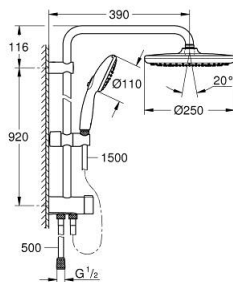

26 979 001 TEMPESTA SYSTEM 250 FLEX SHOWER SYSTEM WITH DIVERTER FOR WALL MOUNTING

PRODUCT DESCRIPTION

- Colour: chrome
- consisting of:
 - horizontal 390 mm shower arm, adjustable before installation
 - change by diverter between hand shower, head shower or head shower Eco setting
 - head shower Tempesta 250 (26 666)
 - 2 spray patterns (via diverter): Rain, SmartRain
 - maximum flow rate (at 3 bar): 7.5 l/min
 - head shower with white rear cover
 - with ball joint, rotation angle $\pm 10^\circ$
 - hand shower Tempesta 110 (26 912)
 - 2 spray patterns: Rain, Jet
 - maximum flow rate (at 3 bar): 6.9 l/min
 - adjustable in height with gliding element
 - distance between diverter and upper bracket: 920 mm
 - Relaxflex shower hose 1500 mm (28 151)
 - Relaxflex shower hose 500 mm (22 115)
- flexible installation: connection to faucet / wall union for water supply with 1/2" thread of the 500 mm shower hose
- GROHE EcoJoy - less water, perfect flow
- GROHE SmartSwitch - easily rotate the dial to enjoy your preferred spray option
- GROHE DreamSpray - perfect spray pattern
- ShockProof silicone ring prevents damage caused by a shower falling
- GROHE LongLife finish
- GROHE SpeedClean - effortless limescale removal
- Inner WaterGuide - inner insulation for surface protection
- suitable for instantaneous heaters from 18 kW/h
- maximum flow rate (at 3 bar): 7.5 l/min
- minimum flow rate 5 l/min
- min. recommended pressure 1.0 bar
- professional exclusive

26 979 001 TEMPESTA SYSTEM 250 FLEX SHOWER SYSTEM WITH DIVERTER FOR WALL MOUNTING

SPARE PARTS

- 1: Dirt strainer (Spare part-nr. 0700200M)
- 2: Glide element (Spare part-nr. 48609000)
- 3: Diverter (Spare part-nr. 48338000)
- 4: Fibre seal dia. Ø 18,5 x Ø 12 x 2 (Spare part-nr. 0138900M)
- 5: Dirt strainer (Spare part-nr. 48007000)
- 6: Compensation disc (Spare part-nr. 26496000)*