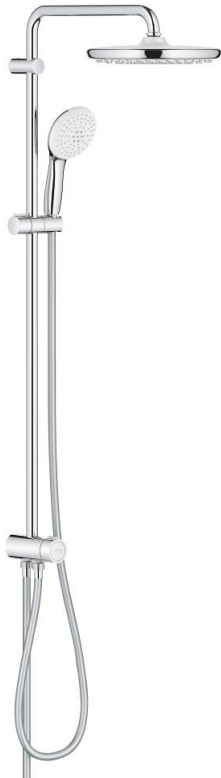

26 979 001 TEMPESTA SYSTEM 250 FLEX SHOWER SYSTEM WITH DIVERTER FOR WALL MOUNTING

PRODUCT DESCRIPTION

- Colour: chrome
- consisting of:
 - horizontal 390 mm shower arm, adjustable before installation
 - change by diverter between hand shower, head shower or head shower Eco setting
 - head shower Tempesta 250 (26 666)
 - 2 spray patterns (via diverter): Rain, SmartRain
 - maximum flow rate (at 3 bar): 7.5 l/min
 - head shower with white rear cover
 - with ball joint, rotation angle $\pm 10^\circ$
 - hand shower Tempesta 110 (26 912)
 - 2 spray patterns: Rain, Jet
 - maximum flow rate (at 3 bar): 6.9 l/min
 - adjustable in height with gliding element
 - distance between diverter and upper bracket: 920 mm
 - Relaxflex shower hose 1500 mm (28 151)
 - Relaxflex shower hose 500 mm (22 115)
- flexible installation: connection to faucet / wall union for water supply with 1/2" thread of the 500 mm shower hose
- GROHE EcoJoy - less water, perfect flow
- GROHE SmartSwitch - easily rotate the dial to enjoy your preferred spray option
- GROHE DreamSpray - perfect spray pattern
- ShockProof silicone ring prevents damage caused by a shower falling
- GROHE LongLife finish
- GROHE SpeedClean - effortless limescale removal
- Inner WaterGuide - inner insulation for surface protection
- suitable for instantaneous heaters from 18 kW/h
- maximum flow rate (at 3 bar): 7.5 l/min
- minimum flow rate 5 l/min
- min. recommended pressure 1.0 bar
- professional exclusive

26 979 001 TEMPESTA SYSTEM 250 FLEX SHOWER SYSTEM WITH DIVERTER FOR WALL MOUNTING

SPARE PARTS

- 1: Dirt strainer (Spare part-nr. 0700200M)
- 2: Glide element (Spare part-nr. 48609000)
- 3: Diverter (Spare part-nr. 48338000)
- 4: Fibre seal dia. Ø 18,5 x Ø 12 x 2 (Spare part-nr. 0138900M)
- 5: Dirt strainer (Spare part-nr. 48007000)
- 6: Compensation disc (Spare part-nr. 26496000)*