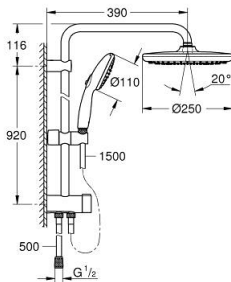

## 26 979 243 1 TEMPESTA SYSTEM 250 FLEX SHOWER SYSTEM WITH DIVERTER FOR WALL MOUNTING

### PRODUCT DESCRIPTION

- Colour: matte black
- consisting of:
  - horizontal 390 mm shower arm, adjustable before installation
  - change by diverter between hand shower, head shower or head shower Eco setting
  - head shower Tempesta 250
  - 2 spray patterns (via diverter): Rain, SmartRain
  - maximum flow rate (at 3 bar): 7.5 l/min
  - head shower with black rear cover
  - with ball joint, rotation angle  $\pm 10^\circ$
  - hand shower Tempesta 110 (26 912)
  - 2 spray patterns: Rain, Jet
  - maximum flow rate (at 3 bar): 6.9 l/min
  - adjustable in height with gliding element
  - distance between diverter and upper bracket: 920 mm
  - shower hose Relexaflex 1500 mm 1/2" x 1/2"
  - shower hose Relexaflex 500 mm
- flexible installation: connection to faucet / wall union for water supply with 1/2" thread of the 500 mm shower hose
- GROHE EcoJoy - less water, perfect flow
- GROHE SmartSwitch - easily rotate the dial to enjoy your preferred spray option
- GROHE DreamSpray - perfect spray pattern
- ShockProof silicone ring prevents damage caused by a shower falling
- GROHE SpeedClean - effortless limescale removal
- Inner WaterGuide - inner insulation for surface protection
- suitable for instantaneous heaters from 18 kW/h
- maximum flow rate (at 3 bar): 7.5 l/min
- minimum flow rate 5 l/min
- min. recommended pressure 1.0 bar
- professional exclusive