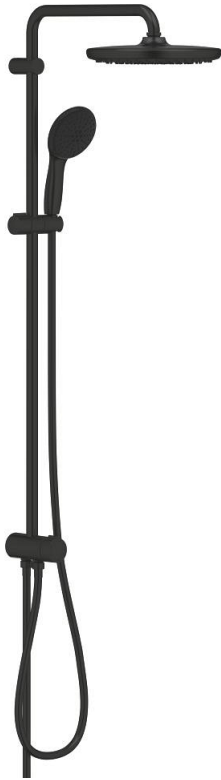

## 26 979 243 1 TEMPESTA SYSTEM 250 FLEX SHOWER SYSTEM WITH DIVERTER FOR WALL MOUNTING

### PRODUCT DESCRIPTION

- Colour: matte black
- consisting of:
  - horizontal 390 mm shower arm, adjustable before installation
  - change by diverter between hand shower, head shower or head shower Eco setting
  - head shower Tempesta 250
  - 2 spray patterns (via diverter): Rain, SmartRain
  - maximum flow rate (at 3 bar): 7.5 l/min
  - head shower with black rear cover
  - with ball joint, rotation angle  $\pm 10^\circ$
  - hand shower Tempesta 110 (26 912)
  - 2 spray patterns: Rain, Jet
  - maximum flow rate (at 3 bar): 6.9 l/min
  - adjustable in height with gliding element
  - distance between diverter and upper bracket: 920 mm
  - shower hose Relexaflex 1500 mm 1/2" x 1/2"
  - shower hose Relexaflex 500 mm
- flexible installation: connection to faucet / wall union for water supply with 1/2" thread of the 500 mm shower hose
- GROHE EcoJoy - less water, perfect flow
- GROHE SmartSwitch - easily rotate the dial to enjoy your preferred spray option
- GROHE DreamSpray - perfect spray pattern
- ShockProof silicone ring prevents damage caused by a shower falling
- GROHE SpeedClean - effortless limescale removal
- Inner WaterGuide - inner insulation for surface protection
- suitable for instantaneous heaters from 18 kW/h
- maximum flow rate (at 3 bar): 7.5 l/min
- minimum flow rate 5 l/min
- min. recommended pressure 1.0 bar
- professional exclusive