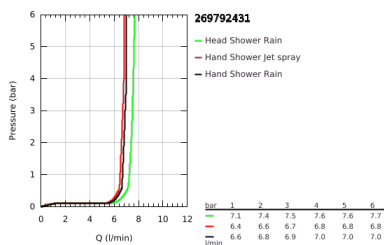

## 26 979 243 1 TEMPESTA SYSTEM 250 FLEX SHOWER SYSTEM WITH DIVERTER FOR WALL MOUNTING

### PRODUCT DESCRIPTION

- Colour: matte black
- consisting of:
  - horizontal 390 mm shower arm, adjustable before installation
  - change by diverter between hand shower, head shower or head shower Eco setting
  - head shower Tempesta 250
  - 2 spray patterns (via diverter): Rain, SmartRain
  - maximum flow rate (at 3 bar): 7.5 l/min
  - head shower with black rear cover
  - with ball joint, rotation angle  $\pm 10^\circ$
  - hand shower Tempesta 110 (26 912)
  - 2 spray patterns: Rain, Jet
  - maximum flow rate (at 3 bar): 6.9 l/min
  - adjustable in height with gliding element
  - distance between diverter and upper bracket: 920 mm
  - shower hose Relexaflex 1500 mm 1/2" x 1/2"
  - shower hose Relexaflex 500 mm
- flexible installation: connection to faucet / wall union for water supply with 1/2" thread of the 500 mm shower hose
- GROHE EcoJoy - less water, perfect flow
- GROHE SmartSwitch - easily rotate the dial to enjoy your preferred spray option
- GROHE DreamSpray - perfect spray pattern
- ShockProof silicone ring prevents damage caused by a shower falling
- GROHE SpeedClean - effortless limescale removal
- Inner WaterGuide - inner insulation for surface protection
- suitable for instantaneous heaters from 18 kW/h
- maximum flow rate (at 3 bar): 7.5 l/min
- minimum flow rate 5 l/min
- min. recommended pressure 1.0 bar
- professional exclusive