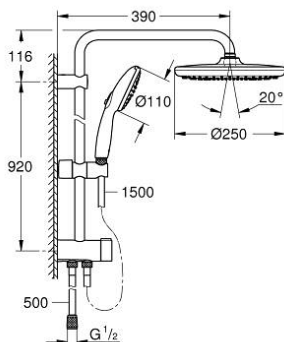

26 979 243 1 TEMPESTA SYSTEM 250 FLEX SHOWER SYSTEM WITH DIVERTER FOR WALL MOUNTING

PRODUCT DESCRIPTION

- Tyc: matte black
- consisting of:
 - horizontal 390 mm shower arm, adjustable before installation
 - change by diverter between hand shower, head shower or head shower
- Eco setting
- head shower Tempesta 250
- 2 spray patterns (via diverter): Rain, SmartRain
- maximum flow rate (at 3 bar): 7.5 l/min
- head shower with black rear cover
- with ball joint, rotation angle $\pm 10^\circ$
- hand shower Tempesta 110 (26 912)
- 2 spray patterns: Rain, Jet
- maximum flow rate (at 3 bar): 6.9 l/min
- adjustable in height with gliding element
- distance between diverter and upper bracket: 920 mm
- shower hose Relexaflex 1500 mm 1/2" x 1/2"
- shower hose Relexaflex 500 mm
- flexible installation: connection to faucet / wall union for water supply with 1/2" thread of the 500 mm shower hose
- GROHE EcoJoy - Less water, perfect flow
- GROHE SmartSwitch - easily rotate the dial to enjoy your preferred spray option
- GROHE DreamSpray - perfect spray pattern
- ShockProof silicone ring prevents damage caused by a shower falling
- GROHE SpeedClean - effortless limescale removal
- Inner WaterGuide - inner insulation for surface protection
- suitable for instantaneous heaters from 18 kW/h
- maximum flow rate (at 3 bar): 7.5 l/min
- minimum flow rate 5 l/min
- min. recommended pressure 1.0 bar
- professional exclusive