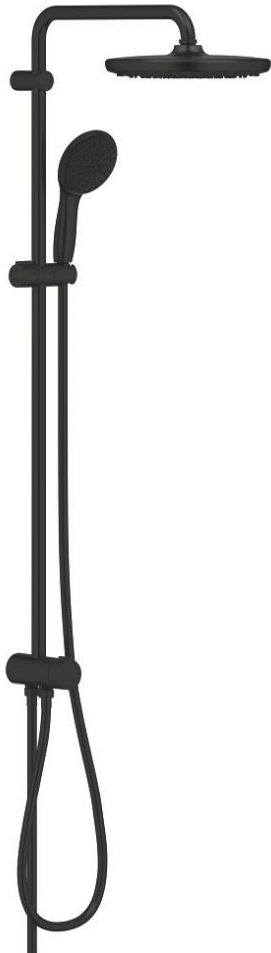

26 979 243 1 TEMPESTA SYSTEM 250 FLEX SHOWER SYSTEM WITH DIVERTER FOR WALL MOUNTING

PRODUCT DESCRIPTION

- Tyc: matte black
- consisting of:
 - horizontal 390 mm shower arm, adjustable before installation
 - change by diverter between hand shower, head shower or head shower
- Eco setting
- head shower Tempesta 250
- 2 spray patterns (via diverter): Rain, SmartRain
- maximum flow rate (at 3 bar): 7.5 l/min
- head shower with black rear cover
- with ball joint, rotation angle $\pm 10^\circ$
- hand shower Tempesta 110 (26 912)
- 2 spray patterns: Rain, Jet
- maximum flow rate (at 3 bar): 6.9 l/min
- adjustable in height with gliding element
- distance between diverter and upper bracket: 920 mm
- shower hose Relexaflex 1500 mm 1/2" x 1/2"
- shower hose Relexaflex 500 mm
- flexible installation: connection to faucet / wall union for water supply with 1/2" thread of the 500 mm shower hose
- GROHE EcoJoy - Less water, perfect flow
- GROHE SmartSwitch - easily rotate the dial to enjoy your preferred spray option
- GROHE DreamSpray - perfect spray pattern
- ShockProof silicone ring prevents damage caused by a shower falling
- GROHE SpeedClean - effortless limescale removal
- Inner WaterGuide - inner insulation for surface protection
- suitable for instantaneous heaters from 18 kW/h
- maximum flow rate (at 3 bar): 7.5 l/min
- minimum flow rate 5 l/min
- min. recommended pressure 1.0 bar
- professional exclusive