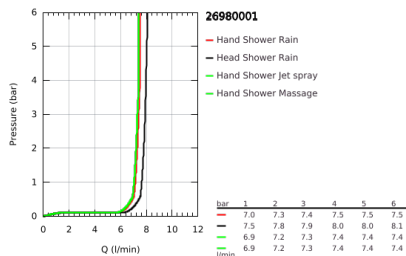

26 980 001 TEMPESTA SYSTEM 250 FLEX SHOWER SYSTEM WITH DIVERTER FOR WALL MOUNTING

PRODUCT DESCRIPTION

- Colour: chrome
- consisting of:
 - horizontal 390 mm shower arm, adjustable before installation
 - change by diverter between hand shower, head shower or head shower Eco setting
 - head shower Tempesta 250 (26 666)
 - 2 spray patterns (via diverter): Rain, SmartRain
 - maximum flow rate (at 3 bar): 7.9 l/min
 - head shower with white rear cover
 - with ball joint, rotation angle $\pm 10^\circ$
 - hand shower Tempesta 110 (28 419)
 - spray patterns: Rain, Jet, Massage
 - maximum flow rate (at 3 bar): 7.4 l/min
 - adjustable in height with gliding element
 - distance between diverter and upper bracket: 620 mm
 - Relaxflex shower hose 1500 mm (28 151)
 - Relaxflex shower hose 1250 mm (28 150)
- flexible installation: connection to faucet / wall union for water supply with 1/2" thread of the 1250 mm shower hose
- maximum flow rate system (at 3 bar): 7.9 l/min
- GROHE EcoJoy - less water, perfect flow
- GROHE SmartSwitch - easily rotate the dial to enjoy your preferred spray option
- GROHE DreamSpray - perfect spray pattern
- ShockProof silicone ring prevents damage caused by a shower falling
- GROHE LongLife finish
- GROHE SpeedClean - effortless limescale removal
- Inner WaterGuide - inner insulation for surface protection
- suitable for instantaneous heaters from 18 kW/h
- minimum flow rate 5 l/min
- min. recommended pressure 1.0 bar
- professional exclusive

26 980 001 TEMPESTA SYSTEM 250 FLEX SHOWER SYSTEM WITH DIVERTER FOR WALL MOUNTING

SPARE PARTS

- 1: Dirt strainer (Spare part-nr. 0700200M)
- 2: Glide element (Spare part-nr. 48609000)
- 3: Diverter (Spare part-nr. 48338000)
- 4: Fibre seal dia. Ø 18,5 x Ø 12 x 2 (Spare part-nr. 0138900M)
- 5: Dirt strainer (Spare part-nr. 48007000)
- 6: Compensation disc (Spare part-nr. 26496000)*