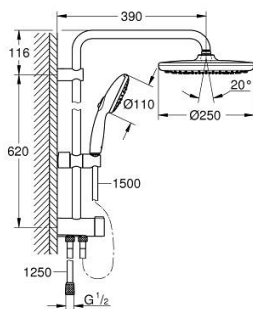

26 980 001 TEMPESTA SYSTEM 250 FLEX SHOWER SYSTEM WITH DIVERTER FOR WALL MOUNTING

PRODUCT DESCRIPTION

- Colour: chrome
- consisting of:
 - horizontal 390 mm shower arm, adjustable before installation
 - change by diverter between hand shower, head shower or head shower Eco setting
 - head shower Tempesta 250 (26 666)
 - 2 spray patterns (via diverter): Rain, SmartRain
 - maximum flow rate (at 3 bar): 7.9 l/min
 - head shower with white rear cover
 - with ball joint, rotation angle $\pm 10^\circ$
 - hand shower Tempesta 110 (28 419)
 - spray patterns: Rain, Jet, Massage
 - maximum flow rate (at 3 bar): 7.4 l/min
 - adjustable in height with gliding element
 - distance between diverter and upper bracket: 620 mm
 - Relaxflex shower hose 1500 mm (28 151)
 - Relaxflex shower hose 1250 mm (28 150)
- flexible installation: connection to faucet / wall union for water supply with 1/2" thread of the 1250 mm shower hose
- maximum flow rate system (at 3 bar): 7.9 l/min
- GROHE EcoJoy - less water, perfect flow
- GROHE SmartSwitch - easily rotate the dial to enjoy your preferred spray option
- GROHE DreamSpray - perfect spray pattern
- ShockProof silicone ring prevents damage caused by a shower falling
- GROHE LongLife finish
- GROHE SpeedClean - effortless limescale removal
- Inner WaterGuide - inner insulation for surface protection
- suitable for instantaneous heaters from 18 kW/h
- minimum flow rate 5 l/min
- min. recommended pressure 1.0 bar
- professional exclusive

26 980 001 TEMPESTA SYSTEM 250 FLEX SHOWER SYSTEM WITH DIVERTER FOR WALL MOUNTING

SPARE PARTS

- 1: Dirt strainer (Spare part-nr. 0700200M)
- 2: Glide element (Spare part-nr. 48609000)
- 3: Diverter (Spare part-nr. 48338000)
- 4: Fibre seal dia. Ø 18,5 x Ø 12 x 2 (Spare part-nr. 0138900M)
- 5: Dirt strainer (Spare part-nr. 48007000)
- 6: Compensation disc (Spare part-nr. 26496000)*