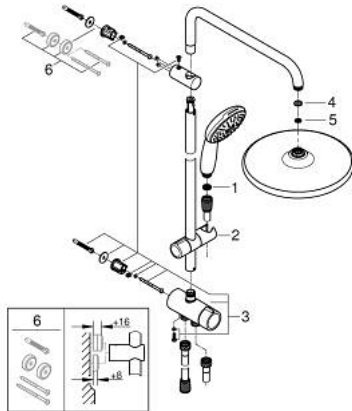

26 980 001 TEMPESTA SYSTEM 250 FLEX SHOWER SYSTEM WITH DIVERTER FOR WALL MOUNTING

PRODUCT DESCRIPTION

- Colour: chrome
- consisting of:
 - horizontal 390 mm shower arm, adjustable before installation
 - change by diverter between hand shower, head shower or head shower Eco setting
- head shower Tempesta 250 (26 666)
- 2 spray patterns (via diverter): Rain, SmartRain
- AquaCalibrator limits maximum flow rate (at 3 bar): 7.9 l/min
- head shower with white rear cover
- with ball joint, rotation angle $\pm 10^\circ$
- hand shower Tempesta 110 (28 419)
- spray patterns: Rain, Jet, Massage
- maximum flow rate (at 3 bar): 7.4 l/min
- adjustable in height with gliding element
- distance between diverter and upper bracket: 620 mm
- Relexaflex shower hose 1500 mm (28 151)
- Relexaflex shower hose 1250 mm (28 150)
- flexible installation: connection to faucet / wall union for water supply with 1/2" thread of the 1250 mm shower hose
- AquaCalibrator limits maximum flow rate of system (at 3 bar): 7.9 l/min
- GROHE EcoJoy - less water, perfect flow
- GROHE SmartSwitch - easily rotate the dial to enjoy your preferred spray option
- GROHE DreamSpray - perfect spray pattern
- ShockProof silicone ring prevents damage caused by a shower falling
- GROHE LongLife finish
- GROHE SpeedClean - effortless limescale removal
- Inner WaterGuide - inner insulation for surface protection
- suitable for instantaneous heaters from 18 kW/h
- minimum flow rate 5 l/min
- min. recommended pressure 1.0 bar
- professional exclusive

26 980 001 TEMPESTA SYSTEM 250 FLEX SHOWER SYSTEM WITH DIVERTER FOR WALL MOUNTING

SPARE PARTS

- 1: Dirt strainer (Spare part-nr. 0700200M)
- 2: Glide element (Spare part-nr. 48609000)
- 3: Diverter (Spare part-nr. 48338000)
- 4: Fibre seal dia. Ø 18,5 x Ø 12 x 2 (Spare part-nr. 0138900M)
- 5: Dirt strainer (Spare part-nr. 48007000)
- 6: Compensation disc (Spare part-nr. 26496000)*