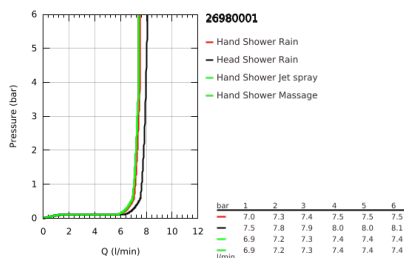

26 980 001 TEMPESTA SYSTEM 250 FLEX SHOWER SYSTEM WITH DIVERTER FOR WALL MOUNTING

PRODUCT DESCRIPTION

- Colour: chrome
- consisting of:
 - horizontal 390 mm shower arm, adjustable before installation
 - change by diverter between hand shower, head shower or head shower Eco setting
- head shower Tempesta 250 (26 666)
- 2 spray patterns (via diverter): Rain, SmartRain
- AquaCalibrator limits maximum flow rate (at 3 bar): 7.9 l/min
- head shower with white rear cover
- with ball joint, rotation angle $\pm 10^\circ$
- hand shower Tempesta 110 (28 419)
- spray patterns: Rain, Jet, Massage
- maximum flow rate (at 3 bar): 7.4 l/min
- adjustable in height with gliding element
- distance between diverter and upper bracket: 620 mm
- Relexaflex shower hose 1500 mm (28 151)
- Relexaflex shower hose 1250 mm (28 150)
- flexible installation: connection to faucet / wall union for water supply with 1/2" thread of the 1250 mm shower hose
- AquaCalibrator limits maximum flow rate of system (at 3 bar): 7.9 l/min
- GROHE EcoJoy - less water, perfect flow
- GROHE SmartSwitch - easily rotate the dial to enjoy your preferred spray option
- GROHE DreamSpray - perfect spray pattern
- ShockProof silicone ring prevents damage caused by a shower falling
- GROHE LongLife finish
- GROHE SpeedClean - effortless limescale removal
- Inner WaterGuide - inner insulation for surface protection
- suitable for instantaneous heaters from 18 kW/h
- minimum flow rate 5 l/min
- min. recommended pressure 1.0 bar
- professional exclusive

26 980 001 TEMPESTA SYSTEM 250 FLEX SHOWER SYSTEM WITH DIVERTER FOR WALL MOUNTING

SPARE PARTS

- 1: Dirt strainer (Spare part-nr. 0700200M)
- 2: Glide element (Spare part-nr. 48609000)
- 3: Diverter (Spare part-nr. 48338000)
- 4: Fibre seal dia. Ø 18,5 x Ø 12 x 2 (Spare part-nr. 0138900M)
- 5: Dirt strainer (Spare part-nr. 48007000)
- 6: Compensation disc (Spare part-nr. 26496000)*