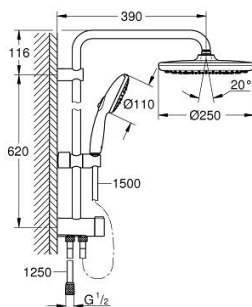

26 980 001 TEMPESTA SYSTEM 250 FLEX SHOWER SYSTEM WITH DIVERTER FOR WALL MOUNTING

PRODUCT DESCRIPTION

- Colour: chrome
- consisting of:
 - horizontal 390 mm shower arm, adjustable before installation
 - change by diverter between hand shower, head shower or head shower Eco setting
- head shower Tempesta 250 (26 666)
- 2 spray patterns (via diverter): Rain, SmartRain
- AquaCalibrator limits maximum flow rate (at 3 bar): 7.9 l/min
- head shower with white rear cover
- with ball joint, rotation angle $\pm 10^\circ$
- hand shower Tempesta 110 (28 419)
- spray patterns: Rain, Jet, Massage
- maximum flow rate (at 3 bar): 7.4 l/min
- adjustable in height with gliding element
- distance between diverter and upper bracket: 620 mm
- Relexaflex shower hose 1500 mm (28 151)
- Relexaflex shower hose 1250 mm (28 150)
- flexible installation: connection to faucet / wall union for water supply with 1/2" thread of the 1250 mm shower hose
- AquaCalibrator limits maximum flow rate of system (at 3 bar): 7.9 l/min
- GROHE EcoJoy - less water, perfect flow
- GROHE SmartSwitch - easily rotate the dial to enjoy your preferred spray option
- GROHE DreamSpray - perfect spray pattern
- ShockProof silicone ring prevents damage caused by a shower falling
- GROHE LongLife finish
- GROHE SpeedClean - effortless limescale removal
- Inner WaterGuide - inner insulation for surface protection
- suitable for instantaneous heaters from 18 kW/h
- minimum flow rate 5 l/min
- min. recommended pressure 1.0 bar
- professional exclusive

26 980 001 TEMPESTA SYSTEM 250 FLEX SHOWER SYSTEM WITH DIVERTER FOR WALL MOUNTING

SPARE PARTS

- 1: Dirt strainer (Spare part-nr. 0700200M)
- 2: Glide element (Spare part-nr. 48609000)
- 3: Diverter (Spare part-nr. 48338000)
- 4: Fibre seal dia. Ø 18,5 x Ø 12 x 2 (Spare part-nr. 0138900M)
- 5: Dirt strainer (Spare part-nr. 48007000)
- 6: Compensation disc (Spare part-nr. 26496000)*