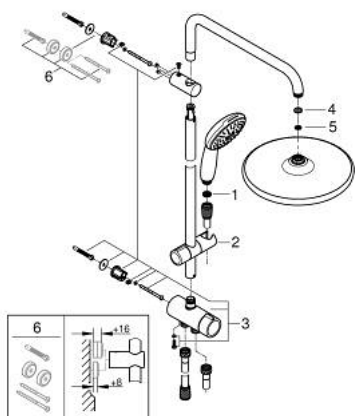

26 980 001 TEMPESTA SYSTEM 250 FLEX SHOWER SYSTEM WITH DIVERTER FOR WALL MOUNTING

PRODUCT DESCRIPTION

- Colour: chrome
- consisting of:
 - horizontal 390 mm shower arm, adjustable before installation
 - change by diverter between hand shower, head shower or head shower Eco setting
 - head shower Tempesta 250 (26 666)
 - 2 spray patterns (via diverter): Rain, SmartRain
 - maximum flow rate (at 3 bar): 7.9 l/min
 - head shower with white rear cover
 - with ball joint, rotation angle $\pm 10^\circ$
 - hand shower Tempesta 110 (28 419)
 - spray patterns: Rain, Jet, Massage
 - maximum flow rate (at 3 bar): 7.4 l/min
 - adjustable in height with gliding element
 - distance between diverter and upper bracket: 620 mm
 - Relaxflex shower hose 1500 mm (28 151)
 - Relaxflex shower hose 1250 mm (28 150)
- flexible installation: connection to faucet / wall union for water supply with 1/2" thread of the 1250 mm shower hose
- maximum flow rate system (at 3 bar): 7.9 l/min
- GROHE EcoJoy - less water, perfect flow
- GROHE SmartSwitch - easily rotate the dial to enjoy your preferred spray option
- GROHE DreamSpray - perfect spray pattern
- ShockProof silicone ring prevents damage caused by a shower falling
- GROHE LongLife finish
- GROHE SpeedClean - effortless limescale removal
- Inner WaterGuide - inner insulation for surface protection
- suitable for instantaneous heaters from 18 kW/h
- minimum flow rate 5 l/min
- min. recommended pressure 1.0 bar
- professional exclusive

26 980 001 TEMPESTA SYSTEM 250 FLEX SHOWER SYSTEM WITH DIVERTER FOR WALL MOUNTING

SPARE PARTS

- 1: Dirt strainer (Spare part-nr. 0700200M)
- 2: Glide element (Spare part-nr. 48609000)
- 3: Diverter (Spare part-nr. 48338000)
- 4: Fibre seal dia. Ø 18,5 x Ø 12 x 2 (Spare part-nr. 0138900M)
- 5: Dirt strainer (Spare part-nr. 48007000)
- 6: Compensation disc (Spare part-nr. 26496000)*