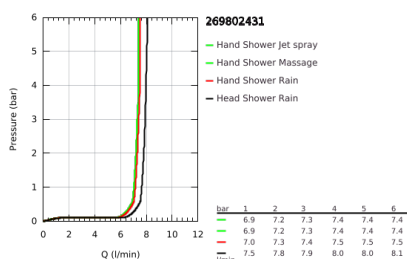

## 26 980 243 1 TEMPESTA SYSTEM 250 FLEX SHOWER SYSTEM WITH DIVERTER FOR WALL MOUNTING

### PRODUCT DESCRIPTION

- Colour: matte black
- consisting of:
  - horizontal 390 mm shower arm, adjustable before installation
  - change by diverter between hand shower, head shower or head shower Eco setting
  - head shower Tempesta 250
  - 2 spray patterns (via diverter): Rain, SmartRain
  - AquaCalibrator limits maximum flow rate (at 3 bar): 7.9 l/min
  - head shower with black rear cover
  - with ball joint, rotation angle  $\pm 10^\circ$
  - hand shower Tempesta 110
  - spray patterns: Rain, Jet, Massage
  - maximum flow rate (at 3 bar): 7.4 l/min
  - adjustable in height with gliding element
  - distance between diverter and upper bracket: 620 mm
  - shower hose Relexaflex 1500 mm 1/2" x 1/2"
  - shower hose Relexaflex 1250 mm 1/2 x 1/2"
- flexible installation: connection to faucet / wall union for water supply with 1/2" thread of the 1250 mm shower hose
- AquaCalibrator limits maximum flow rate of system (at 3 bar): 7.9 l/min
- GROHE EcoJoy - less water, perfect flow
- GROHE SmartSwitch - easily rotate the dial to enjoy your preferred spray option
- GROHE DreamSpray - perfect spray pattern
- ShockProof silicone ring prevents damage caused by a shower falling
- GROHE SpeedClean - effortless limescale removal
- Inner WaterGuide - inner insulation for surface protection
- suitable for instantaneous heaters from 18 kW/h
- minimum flow rate 5 l/min
- min. recommended pressure 1.0 bar
- professional exclusive