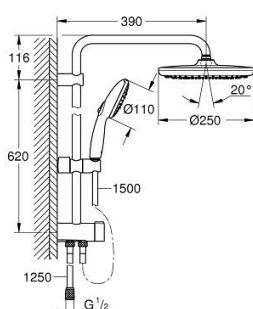

## 26 980 243 1 TEMPESTA SYSTEM 250 FLEX SHOWER SYSTEM WITH DIVERTER FOR WALL MOUNTING

### PRODUCT DESCRIPTION

- Colour: matte black
- consisting of:
  - horizontal 390 mm shower arm, adjustable before installation
  - change by diverter between hand shower, head shower or head shower Eco setting
  - head shower Tempesta 250
  - 2 spray patterns (via diverter): Rain, SmartRain
  - AquaCalibrator limits maximum flow rate (at 3 bar): 7.9 l/min
  - head shower with black rear cover
  - with ball joint, rotation angle  $\pm 10^\circ$
  - hand shower Tempesta 110
  - spray patterns: Rain, Jet, Massage
  - maximum flow rate (at 3 bar): 7.4 l/min
  - adjustable in height with gliding element
  - distance between diverter and upper bracket: 620 mm
  - shower hose Relexaflex 1500 mm 1/2" x 1/2"
  - shower hose Relexaflex 1250 mm 1/2 x 1/2"
- flexible installation: connection to faucet / wall union for water supply with 1/2" thread of the 1250 mm shower hose
- AquaCalibrator limits maximum flow rate of system (at 3 bar): 7.9 l/min
- GROHE EcoJoy - less water, perfect flow
- GROHE SmartSwitch - easily rotate the dial to enjoy your preferred spray option
- GROHE DreamSpray - perfect spray pattern
- ShockProof silicone ring prevents damage caused by a shower falling
- GROHE SpeedClean - effortless limescale removal
- Inner WaterGuide - inner insulation for surface protection
- suitable for instantaneous heaters from 18 kW/h
- minimum flow rate 5 l/min
- min. recommended pressure 1.0 bar
- professional exclusive