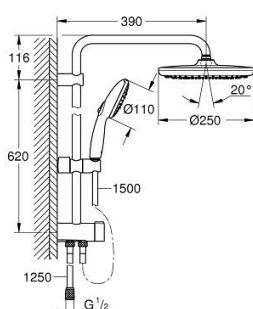

## 26 980 243 1 TEMPESTA SYSTEM 250 FLEX SHOWER SYSTEM WITH DIVERTER FOR WALL MOUNTING

### PRODUCT DESCRIPTION

- Colour: matte black
- consisting of:
  - horizontal 390 mm shower arm, adjustable before installation
  - change by diverter between hand shower, head shower or head shower Eco setting
  - head shower Tempesta 250
  - 2 spray patterns (via diverter): Rain, SmartRain
  - maximum flow rate (at 3 bar): 7.9 l/min
  - head shower with black rear cover
  - with ball joint, rotation angle  $\pm 10^\circ$
  - hand shower Tempesta 110
  - spray patterns: Rain, Jet, Massage
  - maximum flow rate (at 3 bar): 7.4 l/min
  - adjustable in height with gliding element
  - distance between diverter and upper bracket: 620 mm
  - shower hose Relexaflex 1500 mm 1/2" x 1/2"
  - shower hose Relexaflex 1250 mm 1/2 x 1/2"
- flexible installation: connection to faucet / wall union for water supply with 1/2" thread of the 1250 mm shower hose
- maximum flow rate system (at 3 bar): 7.9 l/min
- GROHE EcoJoy - less water, perfect flow
- GROHE SmartSwitch - easily rotate the dial to enjoy your preferred spray option
- GROHE DreamSpray - perfect spray pattern
- ShockProof silicone ring prevents damage caused by a shower falling
- GROHE SpeedClean - effortless limescale removal
- Inner WaterGuide - inner insulation for surface protection
- suitable for instantaneous heaters from 18 kW/h
- minimum flow rate 5 l/min
- min. recommended pressure 1.0 bar
- professional exclusive