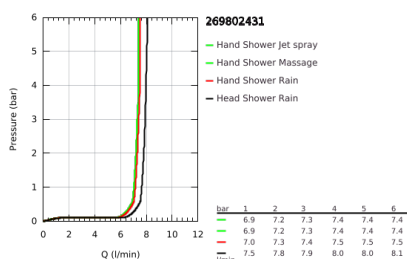

## 26 980 243 1 TEMPESTA SYSTEM 250 FLEX SHOWER SYSTEM WITH DIVERTER FOR WALL MOUNTING

### PRODUCT DESCRIPTION

- Colour: matte black
- consisting of:
  - horizontal 390 mm shower arm, adjustable before installation
  - change by diverter between hand shower, head shower or head shower Eco setting
  - head shower Tempesta 250
  - 2 spray patterns (via diverter): Rain, SmartRain
  - maximum flow rate (at 3 bar): 7.9 l/min
  - head shower with black rear cover
  - with ball joint, rotation angle  $\pm 10^\circ$
  - hand shower Tempesta 110
  - spray patterns: Rain, Jet, Massage
  - maximum flow rate (at 3 bar): 7.4 l/min
  - adjustable in height with gliding element
  - distance between diverter and upper bracket: 620 mm
  - shower hose Relexaflex 1500 mm 1/2" x 1/2"
  - shower hose Relexaflex 1250 mm 1/2 x 1/2"
- flexible installation: connection to faucet / wall union for water supply with 1/2" thread of the 1250 mm shower hose
- maximum flow rate system (at 3 bar): 7.9 l/min
- GROHE EcoJoy - less water, perfect flow
- GROHE SmartSwitch - easily rotate the dial to enjoy your preferred spray option
- GROHE DreamSpray - perfect spray pattern
- ShockProof silicone ring prevents damage caused by a shower falling
- GROHE SpeedClean - effortless limescale removal
- Inner WaterGuide - inner insulation for surface protection
- suitable for instantaneous heaters from 18 kW/h
- minimum flow rate 5 l/min
- min. recommended pressure 1.0 bar
- professional exclusive