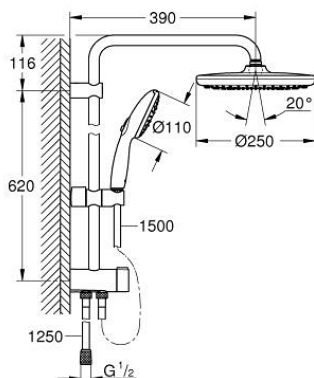

26 980 243 1 TEMPESTA SYSTEM 250 FLEX SHOWER SYSTEM WITH DIVERTER FOR WALL MOUNTING

PRODUCT DESCRIPTION

- Tyc: matte black
- consisting of:
 - horizontal 390 mm shower arm, adjustable before installation
 - change by diverter between hand shower, head shower or head shower
- Eco setting
- head shower Tempesta 250
- 2 spray patterns (via diverter): Rain, SmartRain
- maximum flow rate (at 3 bar): 7.9 l/min
- head shower with black rear cover
- with ball joint, rotation angle $\pm 10^\circ$
- hand shower Tempesta 110
- spray patterns: Rain, Jet, Massage
- maximum flow rate (at 3 bar): 7.4 l/min
- adjustable in height with gliding element
- distance between diverter and upper bracket: 620 mm
- shower hose Relexaflex 1500 mm 1/2" x 1/2"
- shower hose Relexaflex 1250 mm 1/2" x 1/2"
- flexible installation: connection to faucet / wall union for water supply with 1/2" thread of the 1250 mm shower hose
- maximum flow rate system (at 3 bar): 7.9 l/min
- GROHE EcoJoy - Less water, perfect flow
- GROHE SmartSwitch - easily rotate the dial to enjoy your preferred spray option
- GROHE DreamSpray - perfect spray pattern
- ShockProof silicone ring prevents damage caused by a shower falling
- GROHE SpeedClean - effortless limescale removal
- Inner WaterGuide - inner insulation for surface protection
- suitable for instantaneous heaters from 18 kW/h
- minimum flow rate 5 l/min
- min. recommended pressure 1.0 bar
- professional exclusive