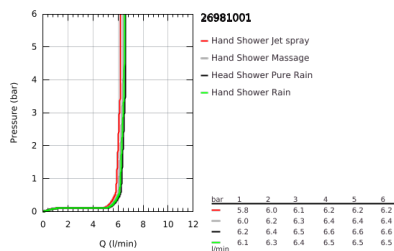

26 981 001 TEMPESTA SYSTEM 200 FLEX SHOWER SYSTEM WITH DIVERTER FOR WALL MOUNTING

PRODUCT DESCRIPTION

- Colour: chrome
- consisting of:
 - horizontal 390 mm shower arm, adjustable before installation
 - change by diverter between hand shower, head shower or head shower Eco setting
 - head shower Tempesta Cosmopolitan 200 (27 541)
 - 2 spray patterns (via diverter): Rain, SmartRain
- with ball joint
- rotation angle $\pm 15^\circ$
- hand shower Tempesta 110 (26 914)
- spray patterns: Rain, Jet, Massage
- adjustable in height with gliding element
- distance between diverter and upper bracket: 620 mm
- Relexaflex shower hose 1500 mm (28 151)
- Relexaflex shower hose 1250 mm (28 150)
- GROHE EcoJoy - less water, perfect flow
- maximum flow rate (at 3 bar): 6.5 l/min
- flexible installation: connection to faucet / wall union for water supply with 1/2" thread of the 1250 mm shower hose
- GROHE SmartSwitch - easily rotate the dial to enjoy your preferred spray option
- GROHE DreamSpray - perfect spray pattern
- ShockProof silicone ring prevents damage caused by a shower falling
- GROHE LongLife finish
- GROHE SpeedClean - effortless limescale removal
- Inner WaterGuide - inner insulation for surface protection