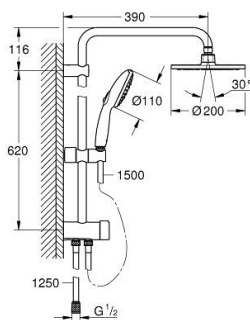

26 981 001 TEMPESTA SYSTEM 200 FLEX SHOWER SYSTEM WITH DIVERTER FOR WALL MOUNTING

PRODUCT DESCRIPTION

- Colour: chrome
- consisting of:
 - horizontal 390 mm shower arm, adjustable before installation
 - change by diverter between hand shower, head shower or head shower Eco setting
 - head shower Tempesta Cosmopolitan 200 (27 541)
 - 2 spray patterns (via diverter): Rain, SmartRain
- with ball joint
- rotation angle $\pm 15^\circ$
- hand shower Tempesta 110 (26 914)
- spray patterns: Rain, Jet, Massage
- adjustable in height with gliding element
- distance between diverter and upper bracket: 620 mm
- Relexaflex shower hose 1500 mm (28 151)
- Relexaflex shower hose 1250 mm (28 150)
- GROHE EcoJoy - less water, perfect flow
- maximum flow rate (at 3 bar): 6.5 l/min
- flexible installation: connection to faucet / wall union for water supply with 1/2" thread of the 1250 mm shower hose
- GROHE SmartSwitch - easily rotate the dial to enjoy your preferred spray option
- GROHE DreamSpray - perfect spray pattern
- ShockProof silicone ring prevents damage caused by a shower falling
- GROHE LongLife finish
- GROHE SpeedClean - effortless limescale removal
- Inner WaterGuide - inner insulation for surface protection

26 981 001 TEMPESTA SYSTEM 200 FLEX SHOWER SYSTEM WITH DIVERTER FOR WALL MOUNTING

SPARE PARTS

- 1: Dirt strainer (Spare part-nr. 0700200M)
 - 2: Glide element (Spare part-nr. 48609000)
 - 3: Diverter (Spare part-nr. 48338000)
 - 4: Compensation disc (Spare part-nr. 26496000)*
- * Optional accessories