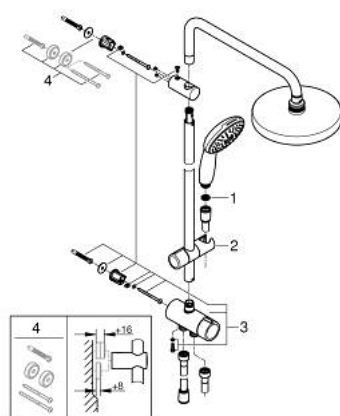

26 981 001 TEMPESTA SYSTEM 200 FLEX SHOWER SYSTEM WITH DIVERTER FOR WALL MOUNTING

PRODUCT DESCRIPTION

- Colour: chrome
- consisting of:
 - horizontal 390 mm shower arm, adjustable before installation
 - change by diverter between hand shower, head shower or head shower Eco setting
 - head shower Tempesta Cosmopolitan 200 (27 541)
 - 2 spray patterns (via diverter): Rain, SmartRain
- with ball joint
- rotation angle $\pm 15^\circ$
- hand shower Tempesta 110 (26 914)
- spray patterns: Rain, Jet, Massage
- adjustable in height with gliding element
- distance between diverter and upper bracket: 620 mm
- Relexaflex shower hose 1500 mm (28 151)
- Relexaflex shower hose 1250 mm (28 150)
- GROHE EcoJoy - less water, perfect flow
- maximum flow rate (at 3 bar): 6.5 l/min
- flexible installation: connection to faucet / wall union for water supply with 1/2" thread of the 1250 mm shower hose
- GROHE SmartSwitch - easily rotate the dial to enjoy your preferred spray option
- GROHE DreamSpray - perfect spray pattern
- ShockProof silicone ring prevents damage caused by a shower falling
- GROHE LongLife finish
- GROHE SpeedClean - effortless limescale removal
- Inner WaterGuide - inner insulation for surface protection

26 981 001 TEMPESTA SYSTEM 200 FLEX SHOWER SYSTEM WITH DIVERTER FOR WALL MOUNTING

SPARE PARTS

- 1: Dirt strainer (Spare part-nr. 0700200M)
 - 2: Glide element (Spare part-nr. 48609000)
 - 3: Diverter (Spare part-nr. 48338000)
 - 4: Compensation disc (Spare part-nr. 26496000)*
- * Optional accessories