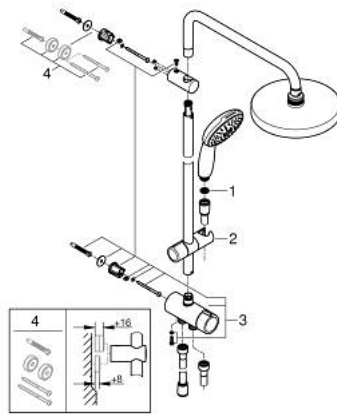

26 981 001 TEMPESTA SYSTEM 200 FLEX SHOWER SYSTEM WITH DIVERTER FOR WALL MOUNTING

PRODUCT DESCRIPTION

- Tyc: Chrome
- consisting of:
 - horizontal 390 mm shower arm, adjustable before installation
 - change by diverter between hand shower, head shower or head shower Eco setting
 - head shower Tempesta Cosmopolitan 200 (27 541)
 - 2 spray patterns (via diverter): Rain, SmartRain
- with ball joint
- rotation angle $\pm 15^\circ$
- hand shower Tempesta 110 (26 914)
- spray patterns: Rain, Jet, Massage
- adjustable in height with gliding element
- distance between diverter and upper bracket: 620 mm
- Relaxaflex shower hose 1500 mm (28 151)
- Relaxaflex shower hose 1250 mm (28 150)
- GROHE EcoJoy - Less water, perfect flow
- maximum flow rate (at 3 bar): 6.5 l/min
- flexible installation: connection to faucet / wall union for water supply with 1/2" thread of the 1250 mm shower hose
- GROHE SmartSwitch - easily rotate the dial to enjoy your preferred spray option
- GROHE DreamSpray - perfect spray pattern
- ShockProof silicone ring prevents damage caused by a shower falling
- GROHE LongLife finish
- GROHE SpeedClean - effortless limescale removal
- Inner WaterGuide - inner insulation for surface protection

26 981 001 TEMPESTA SYSTEM 200 FLEX SHOWER SYSTEM WITH DIVERTER FOR WALL MOUNTING

SPARE PARTS

- 1: Dirt strainer (Spare part-nr. 0700200M)
 - 2: Glide element (Spare part-nr. 48609000)
 - 3: Diverter (Spare part-nr. 48338000)
 - 4: Compensation disc (Spare part-nr. 26496000)*
- * Optional accessories