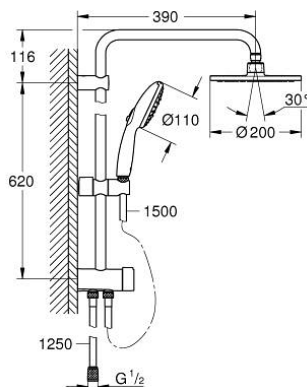

26 981 001 TEMPESTA SYSTEM 200 FLEX SHOWER SYSTEM WITH DIVERTER FOR WALL MOUNTING

PRODUCT DESCRIPTION

- Tyc: Chrome
- consisting of:
 - horizontal 390 mm shower arm, adjustable before installation
 - change by diverter between hand shower, head shower or head shower Eco setting
 - head shower Tempesta Cosmopolitan 200 (27 541)
 - 2 spray patterns (via diverter): Rain, SmartRain
- with ball joint
- rotation angle $\pm 15^\circ$
- hand shower Tempesta 110 (26 914)
- spray patterns: Rain, Jet, Massage
- adjustable in height with gliding element
- distance between diverter and upper bracket: 620 mm
- Relaxaflex shower hose 1500 mm (28 151)
- Relaxaflex shower hose 1250 mm (28 150)
- GROHE EcoJoy - Less water, perfect flow
- maximum flow rate (at 3 bar): 6.5 l/min
- flexible installation: connection to faucet / wall union for water supply with 1/2" thread of the 1250 mm shower hose
- GROHE SmartSwitch - easily rotate the dial to enjoy your preferred spray option
- GROHE DreamSpray - perfect spray pattern
- ShockProof silicone ring prevents damage caused by a shower falling
- GROHE LongLife finish
- GROHE SpeedClean - effortless limescale removal
- Inner WaterGuide - inner insulation for surface protection

26 981 001 TEMPESTA SYSTEM 200 FLEX SHOWER SYSTEM WITH DIVERTER FOR WALL MOUNTING

SPARE PARTS

- 1: Dirt strainer (Spare part-nr. 0700200M)
 - 2: Glide element (Spare part-nr. 48609000)
 - 3: Diverter (Spare part-nr. 48338000)
 - 4: Compensation disc (Spare part-nr. 26496000)*
- * Optional accessories