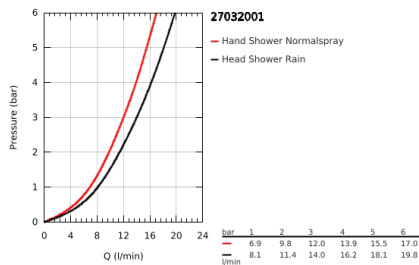

27 032 001 RAINSHOWER SYSTEM 210 SHOWER SYSTEM WITH THERMOSTAT FOR WALL MOUNTING

PRODUCT DESCRIPTION

- Colour: chrome
- consisting of:
 - horizontal swivable 450 mm shower arm
 - exposed thermostat with Aquadimmer function
 - allows change between:
 - Rainshower Cosmopolitan 210 metal head shower
 - with ball joint
 - rotation angle $\pm 15^\circ$
 - metal stick hand shower
 - adjustable in height with gliding element
 - metal shower hose 1750 mm
- GROHE TurboStat - compact cartridge with wax thermoelement
- GROHE SafeStop - safety button at 38°C
- GROHE SafeStop Plus - optional temperature limiter at 43°C included
- GROHE CoolTouch - no risk of scalding
- GROHE DreamSpray - perfect spray pattern
- GROHE LongLife finish
- GROHE SpeedClean - effortless limescale removal
- Inner WaterGuide - inner insulation for surface protection
- suitable for instantaneous heaters from 18 kW/h
- minimum flow rate 7 l/min