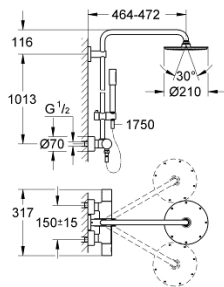

27 032 001 RAINSHOWER SYSTEM 210 SHOWER SYSTEM WITH THERMOSTAT FOR WALL MOUNTING

PRODUCT DESCRIPTION

- Colour: chrome
- consisting of:
 - horizontal swivable 450 mm shower arm
 - exposed thermostat with Aquadimmer function
 - allows change between:
 - Rainshower Cosmopolitan 210 metal head shower
 - with ball joint
 - rotation angle $\pm 15^\circ$
 - metal stick hand shower
 - adjustable in height with gliding element
 - metal shower hose 1750 mm
- GROHE TurboStat - compact cartridge with wax thermoelement
- GROHE SafeStop - safety button at 38°C
- GROHE SafeStop Plus - optional temperature limiter at 43°C included
- GROHE CoolTouch - no risk of scalding
- GROHE DreamSpray - perfect spray pattern
- GROHE LongLife finish
- GROHE SpeedClean - effortless limescale removal
- Inner WaterGuide - inner insulation for surface protection
- suitable for instantaneous heaters from 18 kW/h
- minimum flow rate 7 l/min