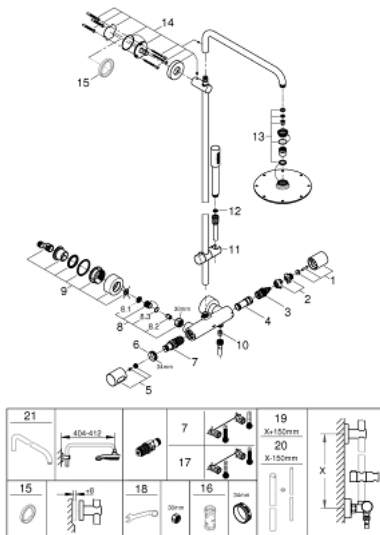

27 032 001 RAINSHOWER SYSTEM 210 SHOWER SYSTEM WITH THERMOSTAT FOR WALL MOUNTING

SPARE PARTS

1. 1: Aquadimmer handle (Spare part-nr. 47804000)
   - 2: Temperature limiter (Spare part-nr. 47723000)
   - 3: Aquadimmer (Spare part-nr. 47364000)
   - 4: Water flow (Spare part-nr. 47887000)
   - 5: Temperature scale handle (Spare part-nr. 47811000)
   - 6: retaining ring (Spare part-nr. 47743000)
   - 7: Thermostatic compact cartridge 1/2" (Spare part-nr. 47439000)
   - 8: Non-return valve (Spare part-nr. 47189000)
   - 8.1: Filter (Spare part-nr. 0726400M)
   - 8.2: Non-return valve (Spare part-nr. 08565000)
   - 8.3: O-Ring Ø17 x Ø2 (Spare part-nr. 0305500M)
   - 9: S-union (Spare part-nr. 12693000)
   - 10: Non-return valve (Spare part-nr. 08565000)
   - 11: Glide element (Spare part-nr. 12140000)
   - 12: Dirt strainer (Spare part-nr. 0700200M)
   - 13: Spare part set (Spare part-nr. 45933000)
   - 14: Shower rail holder (Spare part-nr. 48279000)
   - 15: Compensation disc (Spare part-nr. 27180000)*
   - 16: Socket spanner (Spare part-nr. 19332000)*
   - 17: GROHE TurboStat cartridge 1/2" (Spare part-nr. 47175000)*
   - 18: Special spanner (Spare part-nr. 19377000)*
   - 19: Shower system pipe for retrofitting (Spare part-nr. 48053000)*
   - 20: Shower system pipe for retrofitting (Spare part-nr. 48054000)*
   - 21: Shower arm for shower systems (Spare part-nr. 14047000)*
2. Optional accessories