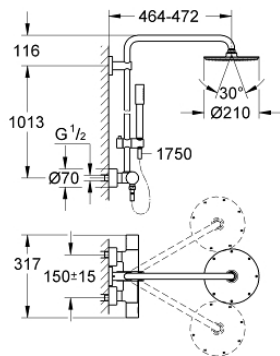

27 032 001 RAINSHOWER SYSTEM 210 SHOWER SYSTEM WITH THERMOSTAT FOR WALL MOUNTING

PRODUCT DESCRIPTION

- Tyc: Chrome
- consisting of:
 - horizontal swivable 450 mm shower arm
 - exposed thermostat with Aquadimmer function
 - allows change between:
 - Rainshower Cosmopolitan 210 metal head shower
 - with ball joint
 - rotation angle $\pm 15^\circ$
 - metal stick hand shower
 - adjustable in height with gliding element
 - metal shower hose 1750 mm
- GROHE TurboStat - compact cartridge with wax thermosteement
- GROHE SafeStop safety button at 38°C (calibration required)
- GROHE SafeStop Plus - optional temperature limiter at 43°C included
- GROHE CoolTouch - no risk of scalding
- GROHE DreamSpray - perfect spray pattern
- GROHE LongLife finish
- GROHE SpeedClean - effortless limescale removal
- Inner WaterGuide - inner insulation for surface protection
- suitable for instantaneous heaters from 18 kW/h
- minimum flow rate 7 l/min