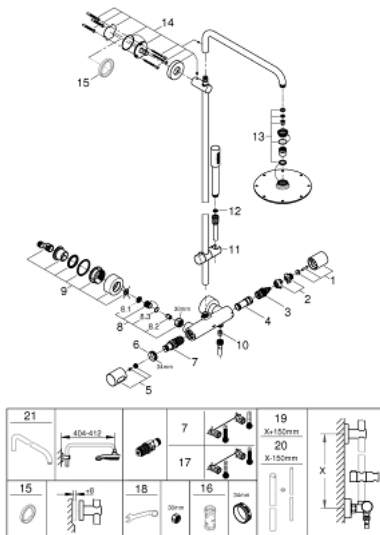

27 032 001 RAINSHOWER SYSTEM 210 SHOWER SYSTEM WITH THERMOSTAT FOR WALL MOUNTING

SPARE PARTS

1. 1: Aquadimmer handle (Spare part-nr. 47804000)
   - 2: Stop (Spare part-nr. 47723000)
   - 3: Aquadimmer (Spare part-nr. 47364000)
   - 4: Water flow (Spare part-nr. 47887000)
   - 5: Temperature scale handle (Spare part-nr. 47811000)
   - 6: Fitting ring (Spare part-nr. 47743000)
   - 7: Thermostatic compact cartridge 1/2" (Spare part-nr. 47439000)
   - 8: Non-return valve (Spare part-nr. 47189000)
   - 8.1: Dirt strainer (Spare part-nr. 0726400M)
   - 8.2: Non-return valve (Spare part-nr. 08565000)
   - 8.3: O-ring $\varnothing 17 \times \varnothing 2$ (Spare part-nr. 0305500M)
   - 9: S-union (Spare part-nr. 12693000)
   - 10: Non-return valve (Spare part-nr. 08565000)
   - 11: Glide element (Spare part-nr. 12140000)
   - 12: Dirt strainer (Spare part-nr. 0700200M)
   - 13: Spare part set (Spare part-nr. 45933000)
   - 14: Shower rail holder (Spare part-nr. 48279000)
   - 15: Compensation disc (Spare part-nr. 27180000)*
   - 16: Socket spanner (Spare part-nr. 19332000)*
   - 17: GROHE TurboStat cartridge 1/2" (Spare part-nr. 47175000)*
   - 18: Special spanner (Spare part-nr. 19377000)*
   - 19: Shower system pipe for retrofitting (Spare part-nr. 48053000)*
   - 20: Shower system pipe for retrofitting (Spare part-nr. 48054000)*
   - 21: Shower arm for shower systems (Spare part-nr. 14047000)*
2. Optional accessories