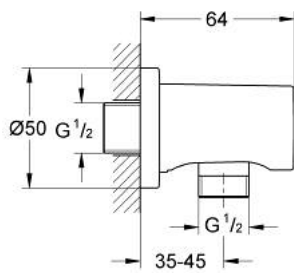

27 057 000 **RAINSHOWER SHOWER OUTLET ELBOW, 1/2"**

PRODUCT DESCRIPTION

- Colour: chrome
- male connection thread 1/2"
- with round escutcheon
- protected against backflow
- GROHE LongLife finish

27 057 000 **RAINSHOWER SHOWER OUTLET ELBOW, 1/2"**

SPARE PARTS

1: Non-return valve (Spare part-nr. 08565000)