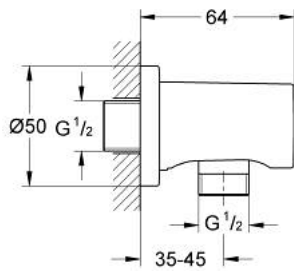

27 057 000 **RAINSHOWER SHOWER OUTLET ELBOW, 1/2"**

PRODUCT DESCRIPTION

- Tyc: Chrome
- male connection thread 1/2"
- with round escutcheon
- protected against backflow
- GROHE LongLife finish

27 057 000 **RAINSHOWER SHOWER OUTLET ELBOW, 1/2"**

SPARE PARTS

1: Non-return valve (Spare part-nr. 08565000)