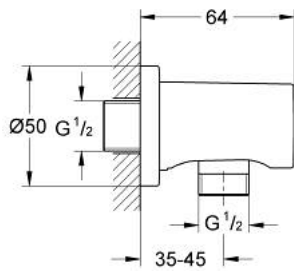

27 057 A00 RAINSHOWER SHOWER OUTLET ELBOW, 1/2"

PRODUCT DESCRIPTION

- Colour: hard graphite
- male connection thread 1/2"
- with round escutcheon
- protected against backflow
- GROHE LongLife finish

27 057 A00 **RAINSHOWER SHOWER OUTLET ELBOW, 1/2"**

SPARE PARTS

1: Non-return valve (Spare part-nr. 08565000)