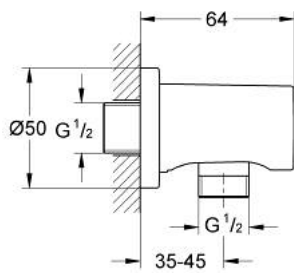

27 057 DA0 RAINSHOWER SHOWER OUTLET ELBOW, 1/2"

PRODUCT DESCRIPTION

- Colour: warm sunset
- male connection thread 1/2"
- with round escutcheon
- protected against backflow
- GROHE LongLife finish

27 057 DA0 **RAINSHOWER SHOWER OUTLET ELBOW, 1/2"**

SPARE PARTS

1: Non-return valve (Spare part-nr. 08565000)