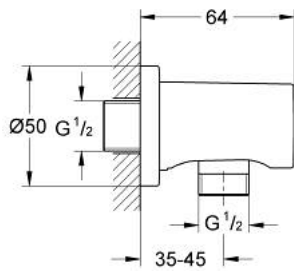

27 057 DA0 RAINSHOWER SHOWER OUTLET ELBOW, 1/2"

PRODUCT DESCRIPTION

- Tyc: warm sunset
- male connection thread 1/2"
- with round escutcheon
- protected against backflow
- GROHE LongLife finish

27 057 DA0 **RAINSHOWER SHOWER OUTLET ELBOW, 1/2"**

SPARE PARTS

1: Non-return valve (Spare part-nr. 08565000)