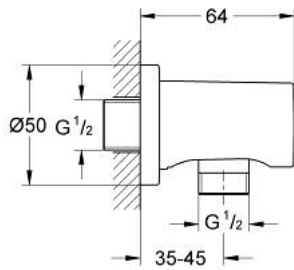

## 27 057 DC0 RAINSHOWER SHOWER OUTLET ELBOW, 1/2"

### PRODUCT DESCRIPTION

- Colour: supersteel
- male connection thread 1/2"
- with round escutcheon
- protected against backflow
- GROHE LongLife finish

### SPARE PARTS

1: Non-return valve (Spare part-nr. 08565000)