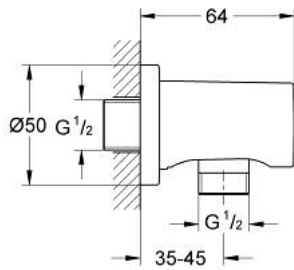

27 057 DC0 RAINSHOWER SHOWER OUTLET ELBOW, 1/2"

PRODUCT DESCRIPTION

- Tyc: supersteel
- male connection thread 1/2"
- with round escutcheon
- protected against backflow
- GROHE LongLife finish

27 057 DC0 RAINSHOWER SHOWER OUTLET ELBOW, 1/2"

SPARE PARTS

1: Non-return valve (Spare part-nr. 08565000)