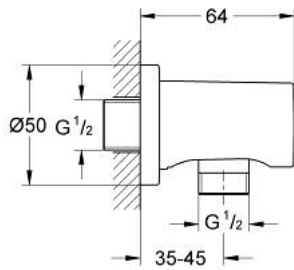

27 057 DL0 RAINSHOWER SHOWER OUTLET ELBOW, 1/2"

PRODUCT DESCRIPTION

- Colour: brushed warm sunset
- male connection thread 1/2"
- with round escutcheon
- protected against backflow
- GROHE LongLife finish

27 057 DL0 RAINSHOWER SHOWER OUTLET ELBOW, 1/2"

SPARE PARTS

1: Non-return valve (Spare part-nr. 08565000)