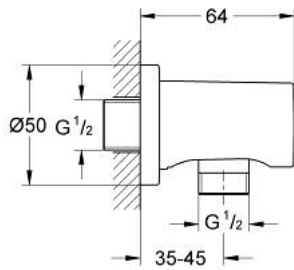

27 057 DL0 RAINSHOWER SHOWER OUTLET ELBOW, 1/2"

PRODUCT DESCRIPTION

- Typ: brushed warm sunset
- male connection thread 1/2"
- with round escutcheon
- protected against backflow
- GROHE LongLife finish

27 057 DL0 RAINSHOWER SHOWER OUTLET ELBOW, 1/2"

SPARE PARTS

1: Non-return valve (Spare part-nr. 08565000)