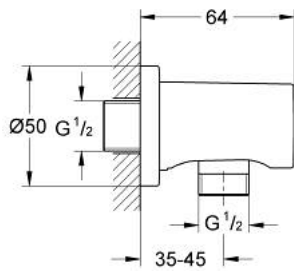

27 057 GL0 RAINSHOWER SHOWER OUTLET ELBOW, 1/2"

PRODUCT DESCRIPTION

- Colour: cool sunrise
- male connection thread 1/2"
- with round escutcheon
- protected against backflow
- GROHE LongLife finish

27 057 GL0 **RAINSHOWER SHOWER OUTLET ELBOW, 1/2"**

SPARE PARTS

1: Non-return valve (Spare part-nr. 08565000)