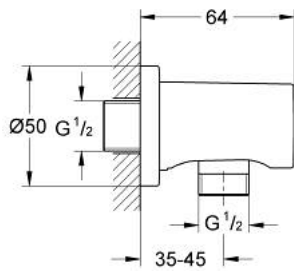

27 057 GL0 RAINSHOWER SHOWER OUTLET ELBOW, 1/2"

PRODUCT DESCRIPTION

- Tyc: cool sunrise
- male connection thread 1/2"
- with round escutcheon
- protected against backflow
- GROHE LongLife finish

27 057 GL0 **RAINSHOWER SHOWER OUTLET ELBOW, 1/2"**

SPARE PARTS

1: Non-return valve (Spare part-nr. 08565000)