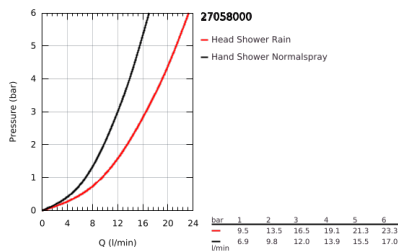

### PRODUCT DESCRIPTION

- Colour: chrome
- consisting of:
  - horizontal swivable 450 mm shower arm
  - change between hand and head shower by diverter
  - Rainshower Cosmopolitan 210 metal head shower
  - maximum flow rate (at 3 bar): 16.5 l/min
  - with ball joint
  - rotation angle  $\pm 15^\circ$
  - metal stick hand shower
  - maximum flow rate (at 3 bar): 12 l/min
  - adjustable in height with gliding element
  - metal shower hose 1750 mm
  - connection to water supply with  $1/2"$  thread of the 800 mm shower hose to faucet / wall union
  - maximum flow rate system (at 3 bar): 16.5 l/min
  - GROHE DreamSpray - perfect spray pattern
  - GROHE LongLife finish
  - GROHE SpeedClean - effortless limescale removal
  - Inner WaterGuide - inner insulation for surface protection
  - suitable for instantaneous heaters from 18 kW/h
  - minimum flow rate 5 l/min
  - min. recommended pressure 1.0 bar
  - recommended pressure 1.0 - 5.0 bar