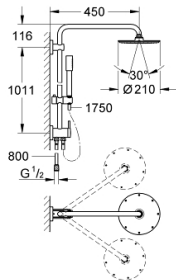

## 27 058 000 RAINSHOWER SYSTEM 210 SHOWER SYSTEM WITH DIVERTER FOR WALL MOUNTING

### PRODUCT DESCRIPTION

- Colour: chrome
- consisting of:
  - horizontal swivable 450 mm shower arm
  - change between hand and head shower by diverter
  - Rainshower Cosmopolitan 210 metal head shower
  - maximum flow rate (at 3 bar): 16.5 l/min
  - with ball joint
  - rotation angle  $\pm 15^\circ$
  - metal stick hand shower
  - maximum flow rate (at 3 bar): 12 l/min
  - adjustable in height with gliding element
  - metal shower hose 1750 mm
  - connection to water supply with  $1/2"$  thread of the 800 mm shower hose to faucet / wall union
  - maximum flow rate system (at 3 bar): 16.5 l/min
  - GROHE DreamSpray - perfect spray pattern
  - GROHE LongLife finish
  - GROHE SpeedClean - effortless limescale removal
  - Inner WaterGuide - inner insulation for surface protection
  - suitable for instantaneous heaters from 18 kW/h
  - minimum flow rate 5 l/min
  - min. recommended pressure 1.0 bar
  - recommended pressure 1.0 - 5.0 bar

### SPARE PARTS

- 1: Spare part set (Spare part-nr. 45933000)
  - 2: Dirt strainer (Spare part-nr. 0700200M)
  - 3: Glide element (Spare part-nr. 12140000)
  - 4: Repl.kit f.rotary valve (Spare part-nr. 45915000)
  - 5: Non-return valve (Spare part-nr. 08565000)
  - 6: Shower rail holder (Spare part-nr. 48279000)
  - 7: Compensation disc (Spare part-nr. 27180000)\*
  - 8: Shower arm for shower systems (Spare part-nr. 14047000)\*
- \* Optional accessories