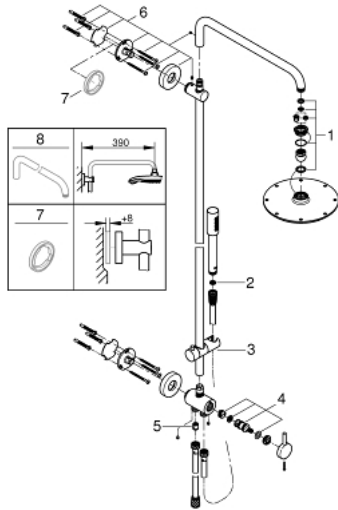

## 27 058 000 RAINSHOWER SYSTEM 210 SHOWER SYSTEM WITH DIVERTER FOR WALL MOUNTING

### PRODUCT DESCRIPTION

- Colour: chrome
- consisting of:
  - horizontal swivable 450 mm shower arm
  - change between hand and head shower by diverter
  - Rainshower Cosmopolitan 210 metal head shower
  - maximum flow rate (at 3 bar): 16.5 l/min
  - with ball joint
  - rotation angle  $\pm 15^\circ$
  - metal stick hand shower
  - maximum flow rate (at 3 bar): 12 l/min
  - adjustable in height with gliding element
  - metal shower hose 1750 mm
  - connection to water supply with  $1/2"$  thread of the 800 mm shower hose to faucet / wall union
  - maximum flow rate system (at 3 bar): 16.5 l/min
  - GROHE DreamSpray - perfect spray pattern
  - GROHE LongLife finish
  - GROHE SpeedClean - effortless limescale removal
  - Inner WaterGuide - inner insulation for surface protection
  - suitable for instantaneous heaters from 18 kW/h
  - minimum flow rate 5 l/min
  - min. recommended pressure 1.0 bar
  - recommended pressure 1.0 - 5.0 bar

### SPARE PARTS

- 1: Spare part set (Spare part-nr. 45933000)
  - 2: Dirt strainer (Spare part-nr. 0700200M)
  - 3: Glide element (Spare part-nr. 12140000)
  - 4: Repl.kit f.rotary valve (Spare part-nr. 45915000)
  - 5: Non-return valve (Spare part-nr. 08565000)
  - 6: Shower rail holder (Spare part-nr. 48279000)
  - 7: Compensation disc (Spare part-nr. 27180000)\*
  - 8: Shower arm for shower systems (Spare part-nr. 14047000)\*
- \* Optional accessories