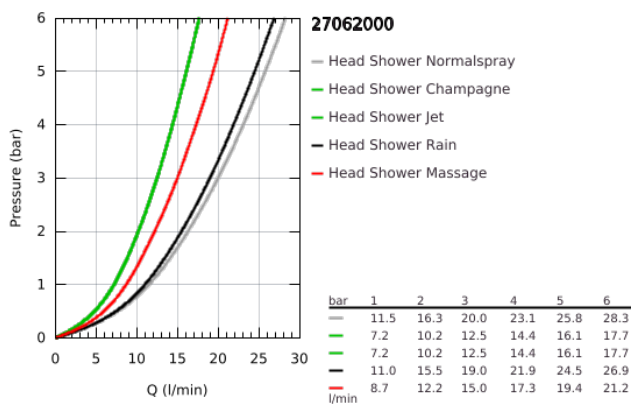

## 27 062 000 RELEXA 100 FIVE HEAD SHOWER 5 SPRAYS

### PRODUCT DESCRIPTION

- Colour: chrome
- spray patterns: Normal, Jet, Rain, Massage, Champagne spray
- maximum flow rate (at 3 bar): 20 l/min
- ball-joint
- installation dependent angle of inclination
- connection thread with pre-assembled sealing
- GROHE DreamSpray - perfect spray pattern
- GROHE LongLife finish
- GROHE SpeedClean - effortless limescale removal
- Inner WaterGuide - inner insulation for surface protection
- minimum flow rate 7.5 l/min
- min. recommended pressure 1.0 bar

27 062 000 **RELEXA 100 FIVE HEAD SHOWER 5 SPRAYS**

**SPARE PARTS**

- 1: Escutcheon (Spare part-nr. 45664000)
- 2: Thread pin M6 x 6 (Spare part-nr. 45665000)
- 3: Dirt strainer (Spare part-nr. 0492200M)