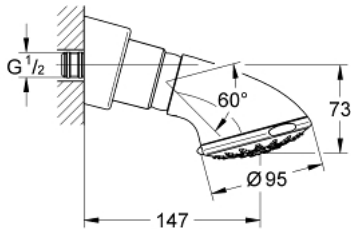

## 27 062 000 RELEXA 100 FIVE HEAD SHOWER 5 SPRAYS

### PRODUCT DESCRIPTION

- Colour: chrome
- spray patterns: Normal, Jet, Rain, Massage, Champagne spray
- maximum flow rate (at 3 bar): 20 l/min
- ball-joint
- installation dependent angle of inclination
- connection thread with pre-assembled sealing
- GROHE DreamSpray - perfect spray pattern
- GROHE LongLife finish
- GROHE SpeedClean - effortless limescale removal
- Inner WaterGuide - inner insulation for surface protection
- minimum flow rate 7.5 l/min
- min. recommended pressure 1.0 bar

27 062 000 **RELEXA 100 FIVE HEAD SHOWER 5 SPRAYS**

**SPARE PARTS**

- 1: Escutcheon (Spare part-nr. 45664000)
- 2: Thread pin M6 x 6 (Spare part-nr. 45665000)
- 3: Dirt strainer (Spare part-nr. 0492200M)