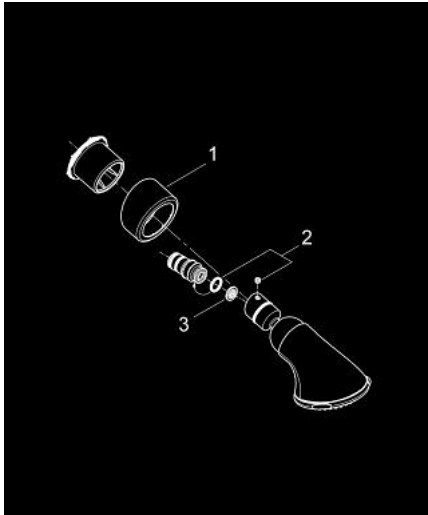

## 27 062 000 RELEXA 100 FIVE HEAD SHOWER 5 SPRAYS

### PRODUCT DESCRIPTION

- Colour: chrome
- spray patterns: Normal, Jet, Rain, Massage, Champagne spray
- maximum flow rate (at 3 bar): 20 l/min
- ball-joint
- installation dependent angle of inclination
- connection thread with pre-assembled sealing
- GROHE DreamSpray - perfect spray pattern
- GROHE LongLife finish
- GROHE SpeedClean - effortless limescale removal
- Inner WaterGuide - inner insulation for surface protection
- minimum flow rate 7.5 l/min
- min. recommended pressure 1.0 bar

27 062 000 **RELEXA 100 FIVE HEAD SHOWER 5 SPRAYS**

**SPARE PARTS**

- 1: Escutcheon (Spare part-nr. 45664000)
- 2: Thread pin M6 x 6 (Spare part-nr. 45665000)
- 3: Dirt strainer (Spare part-nr. 0492200M)