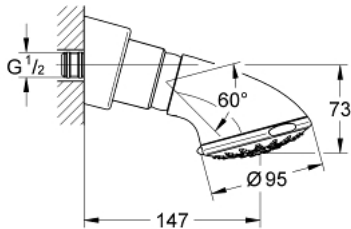

27 062 000 RELEXA 100 FIVE HEAD SHOWER 5 SPRAYS

PRODUCT DESCRIPTION

- Tyc: Chrome
- spray patterns: Normal, Jet, Rain, Massage, Champagne spray
- maximum flow rate (at 3 bar): 20 l/min
- ball-joint
- installation dependent angle of inclination
- connection thread with pre-assembled sealing
- GROHE DreamSpray - perfect spray pattern
- GROHE LongLife finish
- GROHE SpeedClean - effortless limescale removal
- Inner WaterGuide - inner insulation for surface protection
- minimum flow rate 7.5 l/min
- min. recommended pressure 1.0 bar

27 062 000 **RELEXA 100 FIVE HEAD SHOWER 5 SPRAYS**

SPARE PARTS

- 1: Escutcheon (Spare part-nr. 45664000)
- 2: thread pin M6 x 6 (Spare part-nr. 45665000)
- 3: Dirt strainer (Spare part-nr. 0492200M)