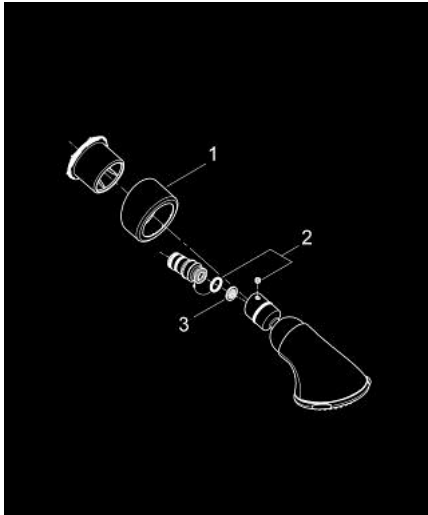

27 062 000 RELEXA 100 FIVE HEAD SHOWER 5 SPRAYS

PRODUCT DESCRIPTION

- Tyc: Chrome
- spray patterns: Normal, Jet, Rain, Massage, Champagne spray
- maximum flow rate (at 3 bar): 20 l/min
- ball-joint
- installation dependent angle of inclination
- connection thread with pre-assembled sealing
- GROHE DreamSpray - perfect spray pattern
- GROHE LongLife finish
- GROHE SpeedClean - effortless limescale removal
- Inner WaterGuide - inner insulation for surface protection
- minimum flow rate 7.5 l/min
- min. recommended pressure 1.0 bar

27 062 000 **RELEXA 100 FIVE HEAD SHOWER 5 SPRAYS**

SPARE PARTS

- 1: Escutcheon (Spare part-nr. 45664000)
- 2: thread pin M6 x 6 (Spare part-nr. 45665000)
- 3: Dirt strainer (Spare part-nr. 0492200M)