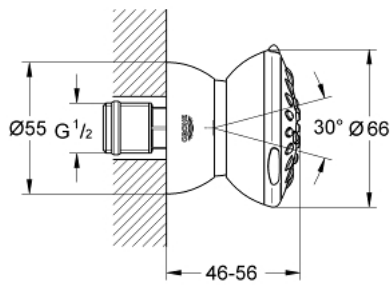

27 067 000 RELEXA 65 SIDE SHOWER 2 SPRAYS

PRODUCT DESCRIPTION

- Colour: chrome
- Wide spray/Massage
- ball-joint
- GROHE DreamSpray - perfect spray pattern
- GROHE LongLife finish
- GROHE SpeedClean - effortless limescale removal
- Inner WaterGuide - inner insulation for surface protection
- minimum flow rate 4 l/min.
- min. recommended pressure 1.0 bar

Pure Freude
an Wasser

27 067 000 RELEXA 65 SIDE SHOWER 2 SPRAYS

Zu diesem Produkt gibt es
keine Ersatzteile mehr.

For this product there are no
spare parts anymore.

SPARE PARTS

1: Seal (Spare part-nr. 0323300M)