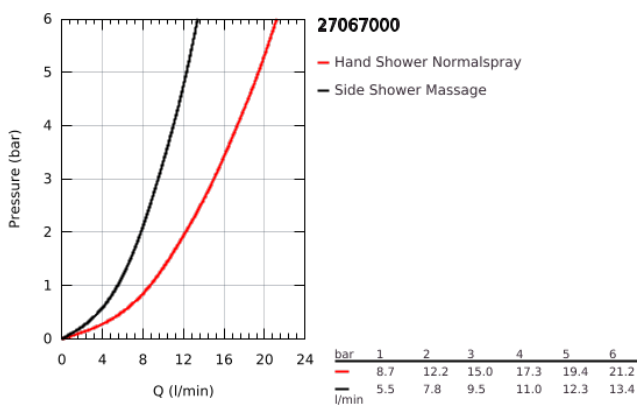

27 067 000 RELEXA 65 SIDE SHOWER 2 SPRAYS

PRODUCT DESCRIPTION

- Colour: chrome
- Wide spray/Massage
- ball-joint
- GROHE DreamSpray - perfect spray pattern
- GROHE LongLife finish
- GROHE SpeedClean - effortless limescale removal
- Inner WaterGuide - inner insulation for surface protection
- minimum flow rate 4 l/min.
- min. recommended pressure 1.0 bar

Pure Freude
an Wasser

27 067 000 RELEXA 65 SIDE SHOWER 2 SPRAYS

Zu diesem Produkt gibt es
keine Ersatzteile mehr.

For this product there are no
spare parts anymore.

SPARE PARTS

1: Seal (Spare part-nr. 0323300M)