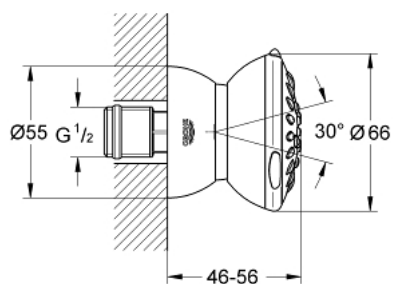

27 067 000 RELEXA 65 SIDE SHOWER 2 SPRAYS

PRODUCT DESCRIPTION

- Tyc: Chrome
- Normal, Massage
- ball-joint
- GROHE DreamSpray - perfect spray pattern
- GROHE LongLife finish
- GROHE SpeedClean - effortless limescale removal
- Inner WaterGuide - inner insulation for surface protection
- minimum flow rate 4 l/min
- min. recommended pressure 1.0 bar

Pure Freude
an Wasser

27 067 000 RELEXA 65 SIDE SHOWER 2 SPRAYS

Zu diesem Produkt gibt es
keine Ersatzteile mehr.

For this product there are no
spare parts anymore.

SPARE PARTS

1: Seal (Spare part-nr. 0323300M)