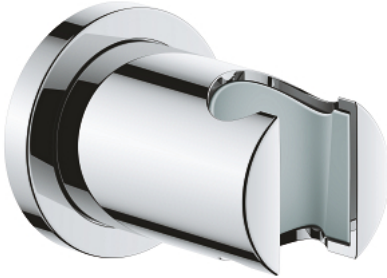

27 074 000 RAINSHOWER WALL HAND SHOWER HOLDER

PRODUCT DESCRIPTION

- Colour: chrome
- not adjustable
- with round escutcheon
- GROHE LongLife finish