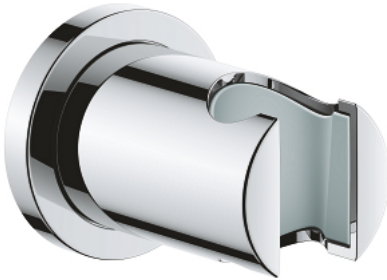

27 074 000 RAINSHOWER WALL HAND SHOWER HOLDER

PRODUCT DESCRIPTION

- Tyc: Chrome
- not adjustable
- with round escutcheon
- GROHE LongLife finish