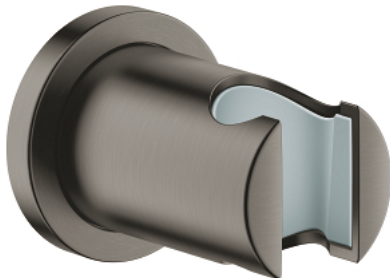

27 074 AL0 RAINSHOWER WALL HAND SHOWER HOLDER

PRODUCT DESCRIPTION

- Colour: brushed hard graphite
- not adjustable
- with round escutcheon
- GROHE LongLife finish