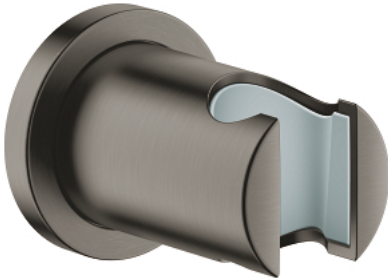

27 074 AL0 RAINSHOWER WALL HAND SHOWER HOLDER

PRODUCT DESCRIPTION

- Tyc: brushed hard graphite
- not adjustable
- with round escutcheon
- GROHE LongLife finish