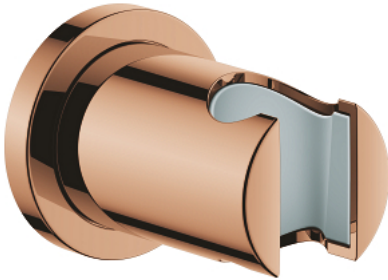

27 074 DA0 RAINSHOWER WALL HAND SHOWER HOLDER

PRODUCT DESCRIPTION

- Colour: warm sunset
- not adjustable
- with round escutcheon
- GROHE LongLife finish