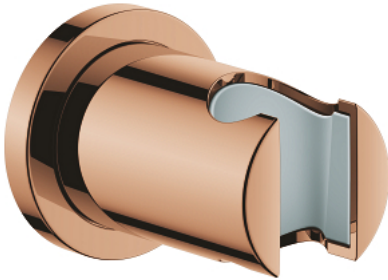

27 074 DA0 RAINSHOWER WALL HAND SHOWER HOLDER

PRODUCT DESCRIPTION

- Tyc: warm sunset
- not adjustable
- with round escutcheon
- GROHE LongLife finish