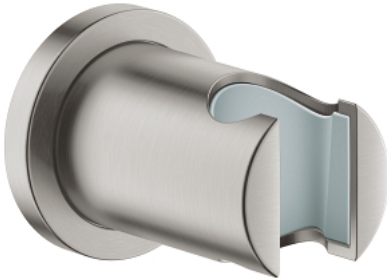

27 074 DC0 RAINSHOWER WALL HAND SHOWER HOLDER

PRODUCT DESCRIPTION

- Colour: supersteel
- not adjustable
- with round escutcheon
- GROHE LongLife finish