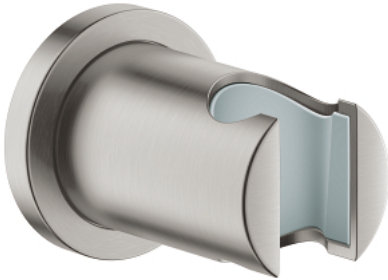

27 074 DC0 RAINSHOWER WALL HAND SHOWER HOLDER

PRODUCT DESCRIPTION

- Typ: supersteel
- not adjustable
- with round escutcheon
- GROHE LongLife finish